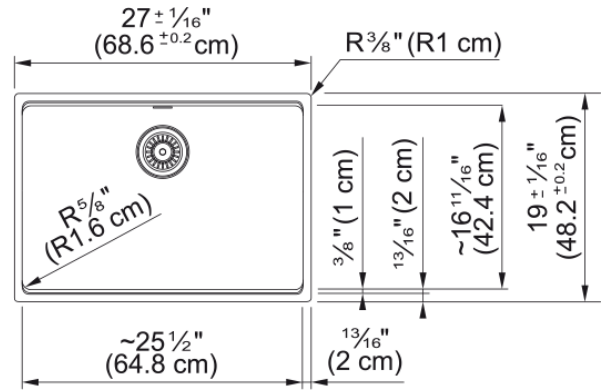

Maris Undermount Sink - MAG11025-SHG | 125.0687.028

27.0-in. x 19.0-in. Undermount Fraganite Single Bowl Kitchen Sink in Stone Grey. Maris sinks are equipped with deep capacity bowls that can easily fit baking trays, pots, and pans to be washed with maximum ease. With our easy-to-use integrated ledge system, you'll accomplish more with your sink while making the most of your surrounding counter space. The rear drain maximizes the usable surface of the bowl and creates extra cabinet space beneath the sink. Maris Fraganite sinks are scratch-resistant, fade-resistant, and impact resistant and will retain their new appearance for years.

Aspect

Sink type	Sink
Type of material	Fragranite
Number of bowls	1
Product color	Stone grey
Surface finish	None

Product Dimensions

Length (right to left)	27.008
Width (front to back)	18.976
Large bowl size: right to left	25.433
Large bowl size: front to back	16.732
Large bowl: depth	9.488

Installation

Minimum cabinet size	30"
----------------------	-----

Product specifications

Installation type	Undermount
Drain hole	3 1/2"
Position of drainer	No drainer
Active Twist Compatibility	No
Installation device	Clamp Bag