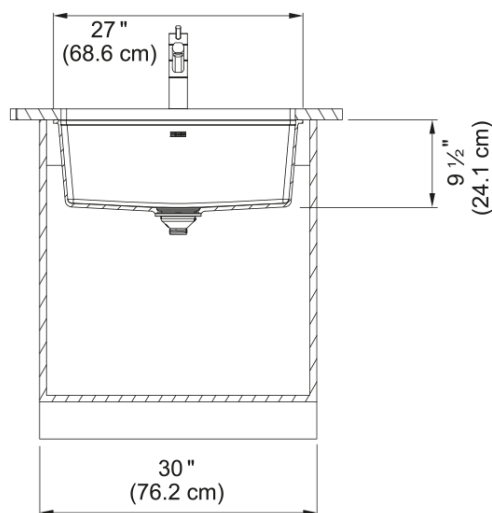

Maris Undermount Sink - MAG11025-SLG | 125.0713.108

27.0-in. x 19.0-in. Undermount Fraganite Single Bowl Kitchen Sink in Slate Grey. Maris sinks are equipped with deep capacity bowls that can easily fit baking trays, pots, and pans to be washed with maximum ease. With our easy-to-use integrated ledge system, you'll accomplish more with your sink while making the most of your surrounding counter space. The rear drain maximizes the usable surface of the bowl and creates extra cabinet space beneath the sink. Maris Fraganite sinks are scratch-resistant, fade-resistant, and impact resistant and will retain their new appearance for years.

Aspect

Sink type	Sink
Type of material	Fragranite
Number of bowls	1
Product color	Slate grey
Surface finish	None

Product Dimensions

Length (right to left)	27.008
Width (front to back)	18.976
Large bowl size: right to left	25.433
Large bowl size: front to back	16.732
Large bowl: depth	9.488

Installation

Minimum cabinet size	30"
----------------------	-----

Product specifications

Installation type	Undermount
Drain hole	3 1/2"
Position of drainer	No drainer
Active Twist Compatibility	No
Installation device	Clamp Bag