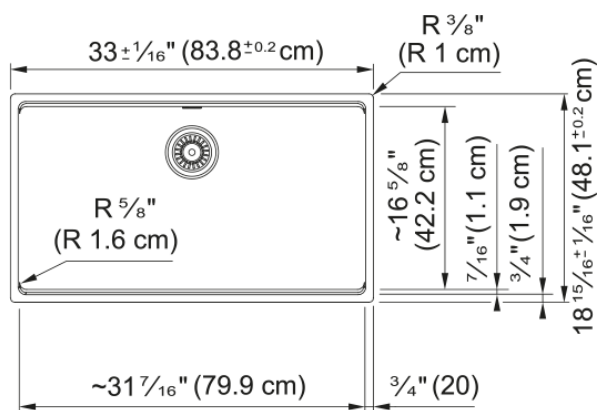

Maris Undermount Sink - MAG11031-CHA | 125.0686.966

33.0-in. x 18.94-in. Undermount Fraganite Single Bowl Kitchen Sink in Champagne. Maris sinks are equipped with deep capacity bowls that can easily fit baking trays, pots, and pans to be washed with maximum ease. With our easy-to-use integrated ledge system, you'll accomplish more with your sink while making the most of your surrounding counter space. The rear drain maximizes the usable surface of the bowl and creates extra cabinet space beneath the Sink in Champagne. Maris Fraganite sinks are scratch-resistant, fade-resistant, and impact resistant and will retain their new appearance for years.

Aspect

Sink type	Sink
Type of material	Fragranite
Number of bowls	1
Product color	Champagne
Surface finish	None

Product Dimensions

Length (right to left)	33.008
Width (front to back)	18.937
Large bowl size: right to left	31.457
Large bowl size: front to back	16.614
Large bowl: depth	9.488

Installation

Minimum cabinet size	36"
----------------------	-----

Product specifications

Installation type	Undermount
Drain hole	3 1/2"
Position of drainer	No drainer
Active Twist Compatibility	No
Installation device	Clamp Bag