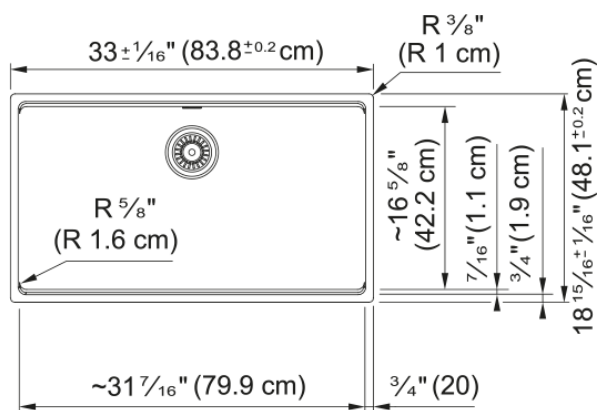

Maris Undermount Sink - MAG11031-MBK | 125.0686.967

33.0-in. x 18.94-in. Undermount Fraganite Single Bowl Kitchen Sink in Matte Black. Maris sinks are equipped with deep capacity bowls that can easily fit baking trays, pots, and pans to be washed with maximum ease. With our easy-to-use integrated ledge system, you'll accomplish more with your sink while making the most of your surrounding counter space. The rear drain maximizes the usable surface of the bowl and creates extra cabinet space beneath the Sink in Matte Black. Maris Fraganite sinks are scratch-resistant, fade-resistant, and impact resistant and will retain their new appearance for years.

Aspect

Sink type	Sink
Type of material	Fragranite
Number of bowls	1
Product color	Matte black
Surface finish	None

Product Dimensions

Length (right to left)	33.008
Width (front to back)	18.937
Large bowl size: right to left	31.457
Large bowl size: front to back	16.614
Large bowl: depth	9.488

Installation

Minimum cabinet size	36"
----------------------	-----

Product specifications

Installation type	Undermount
Drain hole	3 1/2"
Position of drainer	No drainer
Active Twist Compatibility	No
Installation device	Clamp Bag