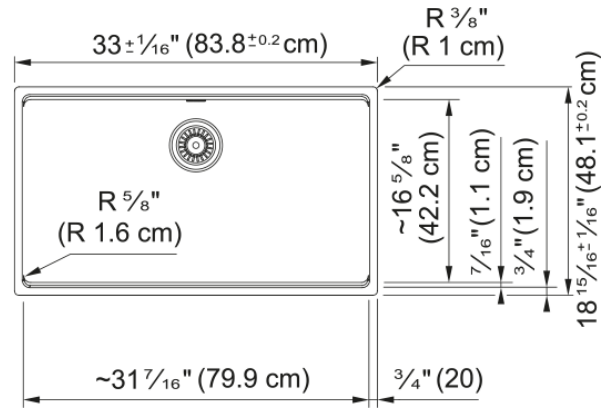

Maris Undermount Sink - MAG11031-MOC | 125.0686.968

33.0-in. x 18.94-in. Undermount Fraganite Single Bowl Kitchen Sink in Mocha. Maris sinks are equipped with deep capacity bowls that can easily fit baking trays, pots, and pans to be washed with maximum ease. With our easy-to-use integrated ledge system, you'll accomplish more with your sink while making the most of your surrounding counter space. The rear drain maximizes the usable surface of the bowl and creates extra cabinet space beneath the sink. Maris Fraganite sinks are scratch-resistant, fade-resistant, and impact resistant and will retain their new appearance for years.

Aspect

Sink type	Sink
Type of material	Fragranite
Number of bowls	1
Product color	Mocha
Surface finish	None

Product Dimensions

Length (right to left)	33.008
Width (front to back)	18.937
Large bowl size: right to left	31.457
Large bowl size: front to back	16.614
Large bowl: depth	9.488

Installation

Minimum cabinet size	36"
----------------------	-----

Product specifications

Installation type	Undermount
Drain hole	3 1/2"
Position of drainer	No drainer
Installation device	Clamp Bag

Product identification