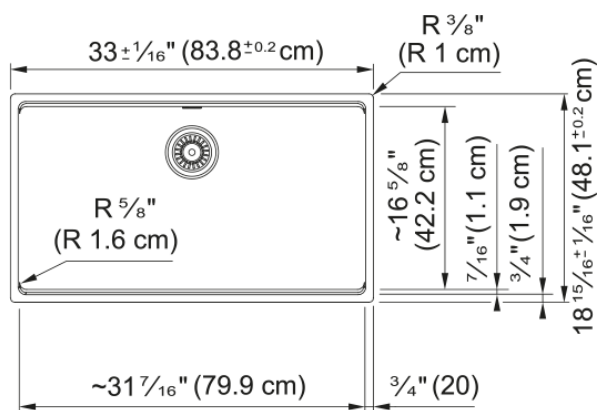

Maris Undermount Sink - MAG11031-PWT | 125.0686.937

33.0-in. x 18.94-in. Undermount Fraganite Single Bowl Kitchen Sink in Polar White. Maris sinks are equipped with deep capacity bowls that can easily fit baking trays, pots, and pans to be washed with maximum ease. With our easy-to-use integrated ledge system, you'll accomplish more with your sink while making the most of your surrounding counter space. The rear drain maximizes the usable surface of the bowl and creates extra cabinet space beneath the sink. Maris Fraganite sinks are scratch-resistant, fade-resistant, and impact resistant and will retain their new appearance for years.

Aspect

Sink type	Sink
Type of material	Fragranite
Number of bowls	1
Product color	Polar white
Surface finish	None

Product Dimensions

Length (right to left)	33.008
Width (front to back)	18.937
Large bowl size: right to left	31.457
Large bowl size: front to back	16.614
Large bowl: depth	9.488

Installation

Minimum cabinet size	36"
----------------------	-----

Product specifications

Installation type	Undermount
Drain hole	3 1/2"
Position of drainer	No drainer
Active Twist Compatibility	No
Installation device	Clamp Bag