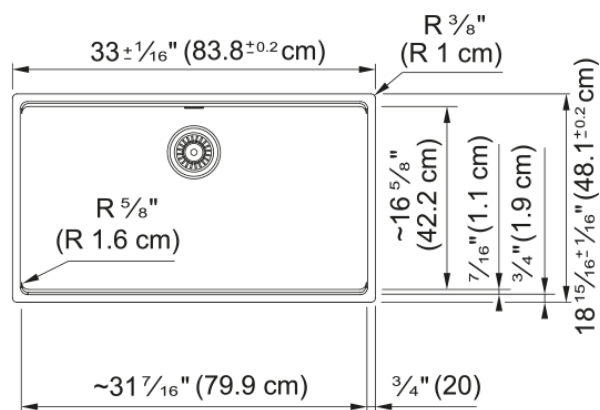

Maris Undermount Sink - MAG11031-SHG | 125.0686.939

33.0-in. x 18.94-in. Undermount Fraganite Single Bowl Kitchen Sink in Stone Grey. Maris sinks are equipped with deep capacity bowls that can easily fit baking trays, pots, and pans to be washed with maximum ease. With our easy-to-use integrated ledge system, you'll accomplish more with your sink while making the most of your surrounding counter space. The rear drain maximizes the usable surface of the bowl and creates extra cabinet space beneath the sink. Maris Fraganite sinks are scratch-resistant, fade-resistant, and impact resistant and will retain their new appearance for years.

Aspect

Sink type	Sink
Type of material	Fragranite
Number of bowls	1
Product color	Stone grey
Surface finish	None

Product Dimensions

Length (right to left)	33.008
Width (front to back)	18.937
Large bowl size: right to left	31.457
Large bowl size: front to back	16.614
Large bowl: depth	9.488

Installation

Minimum cabinet size	36"
----------------------	-----

Product specifications

Installation type	Undermount
Drain hole	3 1/2"
Position of drainer	No drainer
Active Twist Compatibility	No
Installation device	Clamp Bag