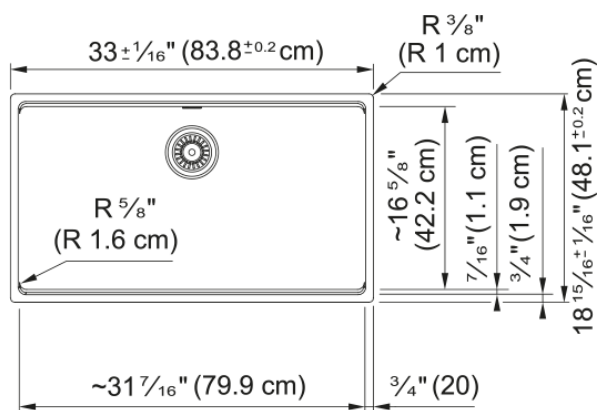

Maris Undermount Sink - MAG11031-SLG | 125.0713.114

33.0-in. x 18.94-in. Undermount Fraganite Single Bowl Kitchen Sink in Slate Grey. Maris sinks are equipped with deep capacity bowls that can easily fit baking trays, pots, and pans to be washed with maximum ease. With our easy-to-use integrated ledge system, you'll accomplish more with your sink while making the most of your surrounding counter space. The rear drain maximizes the usable surface of the bowl and creates extra cabinet space beneath the sink. Maris Fraganite sinks are scratch-resistant, fade-resistant, and impact resistant and will retain their new appearance for years.

Aspect

Sink type	Sink
Type of material	Fragranite
Number of bowls	1
Product color	Slate grey
Surface finish	None

Product Dimensions

Length (right to left)	33.008
Width (front to back)	18.937
Large bowl size: right to left	31.457
Large bowl size: front to back	16.614
Large bowl: depth	9.488

Installation

Minimum cabinet size	36"
----------------------	-----

Product specifications

Installation type	Undermount
Drain hole	3 1/2"
Position of drainer	No drainer
Active Twist Compatibility	No
Installation device	Clamp Bag