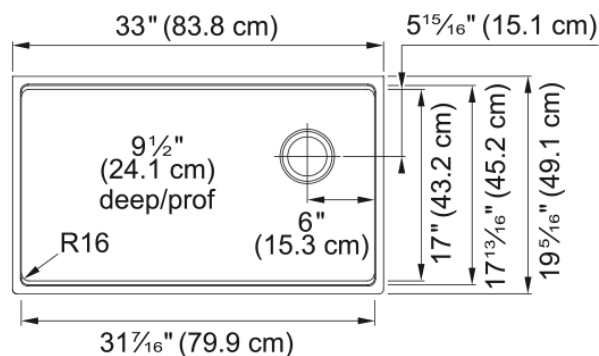

Maris Undermount Sink - MAG11031OW-CHA | 125.0637.081

33-in. x 19.3-in. Undermount Fraganite Single Bowl Kitchen Sink in Champagne. Large capacity 9 1/2" deep bowl provides a generous workspace for dishes and large cookware. The accessory rail system supports optional accessories and turns the sink into a functional workstation. Scratch resistant, fade resistant and impact resistant to retain its new appearance for years. The rear offset drain maximizes the usable surface of the bowl and creates extra cabinet space beneath the Sink in Champagne.

Aspect

Sink type	Sink
Type of material	Fragranite
Number of bowls	1
Product color	Champagne
Surface finish	None

Product Dimensions

Length (right to left)	33.004
Width (front to back)	19.335
Large bowl size: right to left	31.457
Large bowl size: front to back	17.035
Large bowl: depth	9.496

Installation

Minimum cabinet size	36"
----------------------	-----

Product specifications

Installation type	Undermount
Drain hole	3 1/2"
Position of drainer	No drainer
Active Twist Compatibility	No
Installation device	Clamp Bag