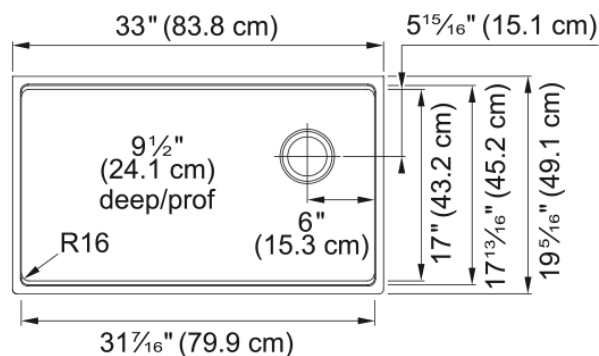

## Maris Undermount Sink - MAG11031OW-MBK | 125.0637.082

33-in. x 19.3-in. Undermount Fraganite Single Bowl Kitchen Sink in Matte Black. Large capacity 9 1/2" deep bowl provides a generous workspace for dishes and large cookware. The accessory rail system supports optional accessories and turns the sink into a functional workstation. Scratch resistant, fade resistant and impact resistant to retain its new appearance for years. The rear offset drain maximizes the usable surface of the bowl and creates extra cabinet space beneath the sink.

### Product Dimensions

Length (right to left)	33.004
Width (front to back)	19.335
Large bowl size: right to left	31.457
Large bowl size: front to back	17.035
Large bowl: depth	9.496

### Installation

Minimum cabinet size	36"
----------------------	-----