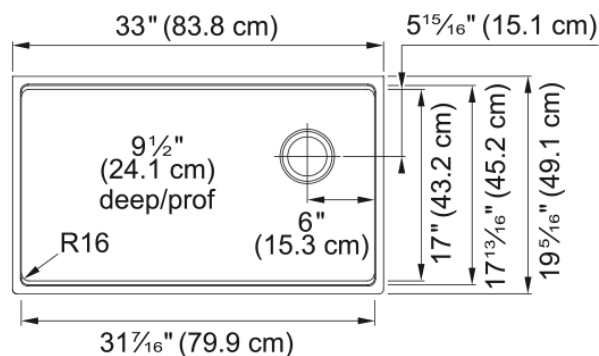

## Maris Undermount Sink - MAG11031OW-ONY | 125.0637.076

33-in. x 19.3-in. Undermount Fraganite Single Bowl Kitchen Sink in Onyx. Large capacity 9 1/2" deep bowl provides a generous workspace for dishes and large cookware. Accessory rail system supports optional accessories and turns the sink into a functional workstation. Scratch resistant, fade resistant and impact resistant to retain its new appearance for years. to protection Rear offset drain maximizes the usable surface of the bowl and creates extra cabinet space beneath the sink.

### Product Dimensions

Length (right to left)	33.004
Width (front to back)	19.335
Large bowl size: right to left	31.457
Large bowl size: front to back	17.035
Large bowl: depth	9.496

### Installation

Minimum cabinet size	36"
----------------------	-----