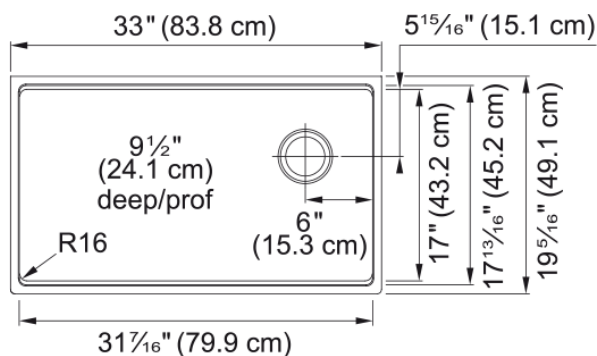

Maris Undermount Sink - MAG11031OW-SHG | 125.0637.077

33-in. x 19.3-in. Undermount Fraganite Single Bowl Kitchen Sink in Stone Grey. Large capacity 9 1/2" deep bowl provides a generous workspace for dishes and large cookware. The accessory rail system supports optional accessories and turns the sink into a functional workstation. Scratch resistant, fade resistant and impact resistant to retain its new appearance for years. The rear offset drain maximizes the usable surface of the bowl and creates extra cabinet space beneath the sink.

Aspect

Sink type	Sink
Type of material	Fragranite
Number of bowls	1
Product color	Stone grey
Surface finish	None

Product Dimensions

Length (right to left)	33.004
Width (front to back)	19.335
Large bowl size: right to left	31.457
Large bowl size: front to back	17.035
Large bowl: depth	9.496

Installation

Minimum cabinet size	36"
----------------------	-----

Product specifications

Installation type	Undermount
Drain hole	3 1/2"
Position of drainer	No drainer
Active Twist Compatibility	No
Installation device	Clamp Bag