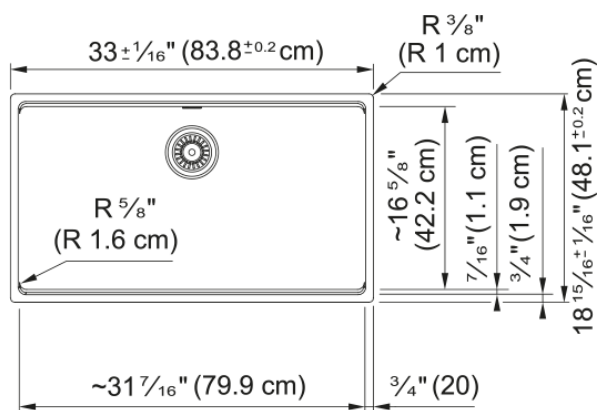

Maris Undermount Sink MAG110310W-SLG | 125.0713.100

33-in. x 19.3-in. Undermount Fraganite Single Bowl Kitchen Sink in Slate Grey. Large capacity 9 1/2" deep bowl provides a generous workspace for dishes and large cookware. Accessory rail system supports optional accessories and turns the sink into a functional workstation. Scratch resistant, fade resistant and impact resistant to retain its new appearance for years. The rear offset drain maximizes the usable surface of the bowl and creates extra cabinet space beneath the sink.

Aspect

Sink type	Sink
Type of material	Fragranite
Number of bowls	1
Product color	Slate grey
Surface finish	None

Product Dimensions

Length (right to left)	33.004
Width (front to back)	19.335
Large bowl size: right to left	31.457
Large bowl size: front to back	17.035
Large bowl: depth	9.496

Installation

Minimum cabinet size	36"
----------------------	-----

Product specifications

Installation type	Undermount
Drain hole	3 1/2"
Position of drainer	No drainer
Active Twist Compatibility	No
Installation device	Clamp Bag