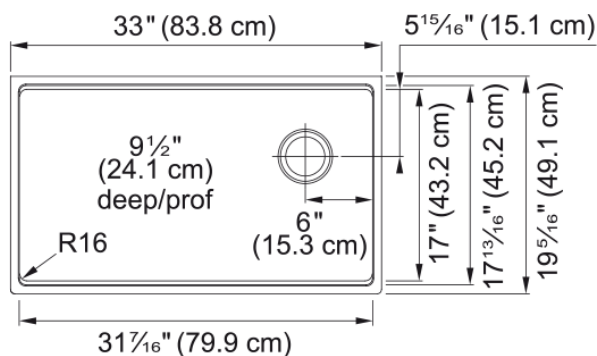

Maris Workcenter Sink MAG11031OW-MBK-WKC | 125.0672.245

33-in. x 19.3-in. Undermount Fraganite Single Bowl Workcenter Kitchen Sink in Matte Black. Hardworking and well equipped, the Maris Fraganite workcenter sink has everything you need to create a multi-functional workspace in your kitchen. Optimize every inch of your sink with accessories to wash food, chop, prep, clean up, dry dishes, and more. Made from Fraganite, a tough material highly resistant to burns, dents, chips, and stains, this workcenter sink is a perfect choice for busy family homes. ACCESSORIES INCLUDED: Bottom Grid, Cutting Board, Colander and Strainer Basket

Aspect

Sink type	Sink
Type of material	Fragranite
Number of bowls	1
Product color	Matte black
Surface finish	None

Product Dimensions

Length (right to left)	33.004
Width (front to back)	19.335
Large bowl size: right to left	31.457
Large bowl size: front to back	17.035
Large bowl: depth	9.496

Installation

Minimum cabinet size	36"
----------------------	-----

Product specifications

Installation type	Undermount
Drain hole	3 1/2"
Position of drainer	No drainer
Active Twist Compatibility	No
Installation device	Clamp Bag