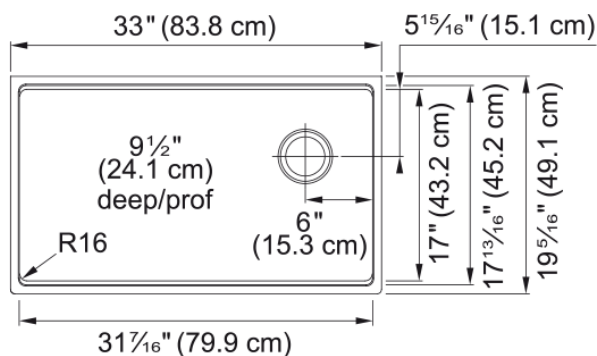

Maris Workcenter Sink-MAG11031OW-ONY-WKC | 125.0672.243

33-in. x 19.3-in. Undermount Fraganite Single Bowl Workcenter Kitchen Sink in Onyx. Hardworking and well equipped, the Maris Fraganite workcenter sink has everything you need to create a multi-functional workspace in your kitchen. Optimize every inch of your sink with accessories to wash food, chop, prep, clean up, dry dishes, and more. Made from Fraganite, a tough material highly resistant to burns, dents, chips, and stains, this workcenter sink is a perfect choice for busy family homes. ACCESSORIES INCLUDED: Bottom Grid, Cutting Board, Colander and Strainer Basket

Aspect

Sink type	Sink
Type of material	Fragranite
Number of bowls	1
Product color	Onyx
Surface finish	None

Product Dimensions

Length (right to left)	33.004
Width (front to back)	19.335
Large bowl size: right to left	31.457
Large bowl size: front to back	17.035
Large bowl: depth	9.496

Installation

Minimum cabinet size	36"
----------------------	-----

Product specifications

Installation type	Undermount
Drain hole	3 1/2"
Position of drainer	No drainer
Active Twist Compatibility	No
Installation device	Clamp Bag