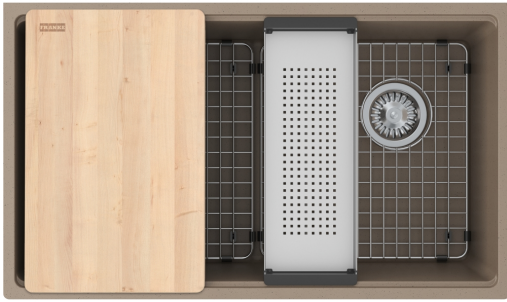

Maris Workcenter Sink MAG11031OW-OYS-WKC | 125.0672.246

33-in. x 19.3-in. Undermount Fraganite Single Bowl Workcenter Kitchen Sink in Oyster. Hardworking and well equipped, the Maris Fraganite workcenter sink has everything you need to create a multi-functional workspace in your kitchen. Optimize every inch of your sink with accessories to wash food, chop, prep, clean up, dry dishes, and more. Made from Fraganite, a tough material highly resistant to burns, dents, chips, and stains, this workcenter sink is a perfect choice for busy family homes. ACCESSORIES INCLUDED: Bottom Grid, Cutting Board, Colander and Strainer Basket

Aspect

Sink type	Sink
Type of material	Fragranite
Number of bowls	1
Product color	Oyster
Surface finish	None

Product Dimensions

Length (right to left)	33.004
Width (front to back)	19.335
Large bowl size: right to left	31.457
Large bowl size: front to back	17.035
Large bowl: depth	9.496