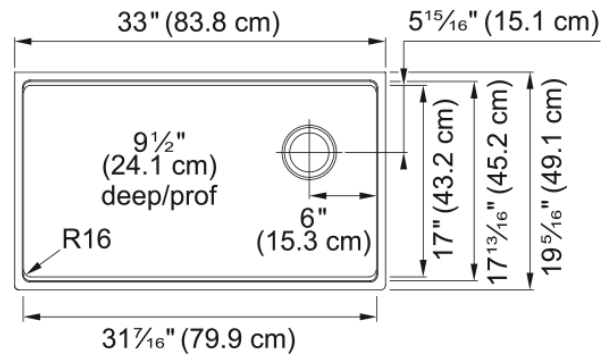

Maris Workcenter Sink MAG11031OW-OYS-WKC | 125.0672.246

33-in. x 19.3-in. Undermount Fraganite Single Bowl Workcenter Kitchen Sink in Oyster. Hardworking and well equipped, the Maris Fraganite workcenter sink has everything you need to create a multi-functional workspace in your kitchen. Optimize every inch of your sink with accessories to wash food, chop, prep, clean up, dry dishes, and more. Made from Fraganite, a tough material highly resistant to burns, dents, chips, and stains, this workcenter sink is a perfect choice for busy family homes. ACCESSORIES INCLUDED: Bottom Grid, Cutting Board, Colander and Strainer Basket

Aspect

Sink type	Sink
Type of material	Fragranite
Number of bowls	1
Product color	Oyster
Surface finish	None

Product Dimensions

Length (right to left)	33.004
Width (front to back)	19.335
Large bowl size: right to left	31.457
Large bowl size: front to back	17.035
Large bowl: depth	9.496

Installation

Minimum cabinet size	36"
----------------------	-----

Product specifications

Installation type	Undermount
Drain hole	3 1/2"
Position of drainer	No drainer
Active Twist Compatibility	No
Installation device	Clamp Bag