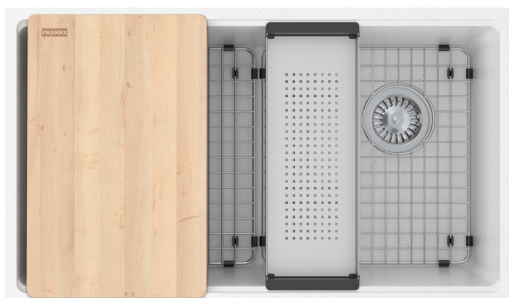

# Maris Workcenter Sink MAG11031OW-PWT-WKC | 125.0672.247

33-in. x 19.3-in. Undermount Fraganite Single Bowl Workcenter Kitchen Sink in Polar White. Hardworking and well equipped, the Maris Fraganite workcenter sink has everything you need to create a multi-functional workspace in your kitchen. Optimize every inch of your sink with accessories to wash food, chop, prep, clean up, dry dishes, and more. Made from Fraganite, a tough material highly resistant to burns, dents, chips, and stains, this workcenter sink is a perfect choice for busy family homes. ACCESSORIES INCLUDED: Bottom Grid, Cutting Board, Colander and Strainer Basket

## Aspect

Sink type	Sink
Type of material	Fragranite
Number of bowls	1
Product color	Polar white
Surface finish	None

## Product Dimensions

Length (right to left)	33.004
Width (front to back)	19.335
Large bowl size: right to left	31.457
Large bowl size: front to back	17.035
Large bowl: depth	9.496