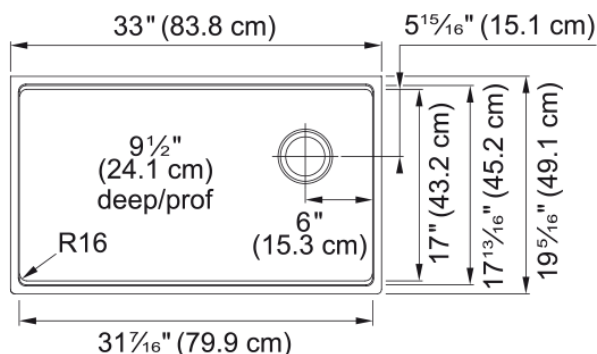

# Maris Workcenter Sink MAG11031OW-PWT-WKC | 125.0672.247

33-in. x 19.3-in. Undermount Fraganite Single Bowl Workcenter Kitchen Sink in Polar White. Hardworking and well equipped, the Maris Fraganite workcenter sink has everything you need to create a multi-functional workspace in your kitchen. Optimize every inch of your sink with accessories to wash food, chop, prep, clean up, dry dishes, and more. Made from Fraganite, a tough material highly resistant to burns, dents, chips, and stains, this workcenter sink is a perfect choice for busy family homes. ACCESSORIES INCLUDED: Bottom Grid, Cutting Board, Colander and Strainer Basket

## Product Dimensions

Length (right to left)	33.004
Width (front to back)	19.335
Large bowl size: right to left	31.457
Large bowl size: front to back	17.035
Large bowl: depth	9.496

## Installation

Minimum cabinet size	36"
----------------------	-----