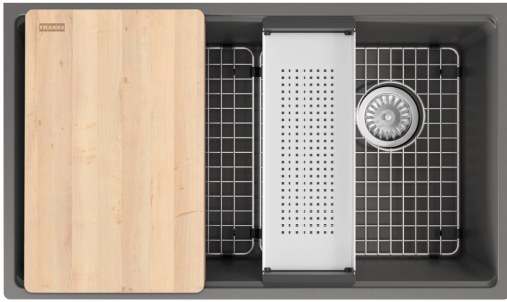

# Maris Workcenter Sink MAG11031OW-SHG-WKC | 125.0672.248

33-in. x 19.3-in. Undermount Fraganite Single Bowl Workcenter Kitchen Sink in Stone Grey. Hardworking and well equipped, the Maris Fraganite workcenter sink has everything you need to create a multi-functional workspace in your kitchen. Optimize every inch of your sink with accessories to wash food, chop, prep, clean up, dry dishes, and more. Made from Fraganite, a tough material highly resistant to burns, dents, chips, and stains, this workcenter sink is a perfect choice for busy family homes. ACCESSORIES INCLUDED: Bottom Grid, Cutting Board, Colander and Strainer Basket

## Aspect

Sink type	Sink
Type of material	Fragranite
Number of bowls	1
Product color	Stone grey
Surface finish	None

## Product Dimensions

Length (right to left)	33.004
Width (front to back)	19.335
Large bowl size: right to left	31.457
Large bowl size: front to back	17.035
Large bowl: depth	9.496