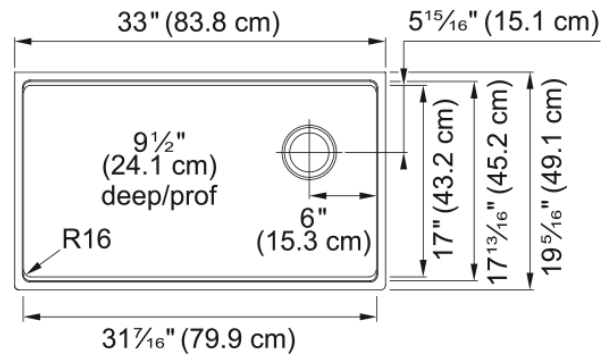

Maris Workcenter Sink MAG11031OW-SHG-WKC | 125.0672.248

33-in. x 19.3-in. Undermount Fraganite Single Bowl Workcenter Kitchen Sink in Stone Grey. Hardworking and well equipped, the Maris Fraganite workcenter sink has everything you need to create a multi-functional workspace in your kitchen. Optimize every inch of your sink with accessories to wash food, chop, prep, clean up, dry dishes, and more. Made from Fraganite, a tough material highly resistant to burns, dents, chips, and stains, this workcenter sink is a perfect choice for busy family homes. ACCESSORIES INCLUDED: Bottom Grid, Cutting Board, Colander and Strainer Basket

Aspect

Sink type	Sink
Type of material	Fragranite
Number of bowls	1
Product color	Stone grey
Surface finish	None

Product Dimensions

Length (right to left)	33.004
Width (front to back)	19.335
Large bowl size: right to left	31.457
Large bowl size: front to back	17.035
Large bowl: depth	9.496

Installation

Minimum cabinet size	36"

Product specifications

Installation type	Undermount
Drain hole	3 1/2"
Position of drainer	No drainer
Active Twist Compatibility	No
Installation device	Clamp Bag

Product identification

Brand	FRANKE
Product family	Maris
Collection	Maris
Certified by	CUPC

Features