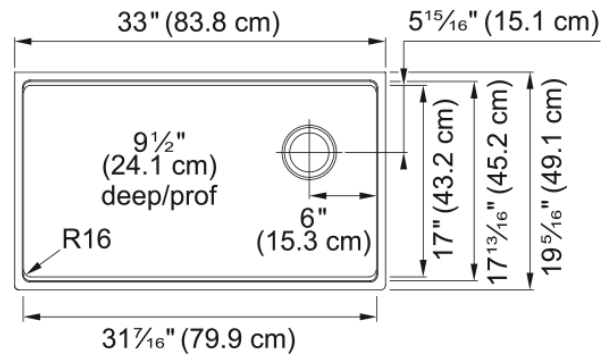

Maris Workcenter Sink MAG11031OW-SLG-WKC | 125.0715.372

33-in. x 19.3-in. Undermount Fraganite Single Bowl Workcenter Kitchen Sink in Slate Grey. Hardworking and well equipped, the Maris Fraganite workcenter sink has everything you need to create a multi-functional workspace in your kitchen. Optimize every inch of your sink with accessories to wash food, chop, prep, clean up, dry dishes, and more. Made from Fraganite, a tough material highly resistant to burns, dents, chips, and stains, this workcenter sink is a perfect choice for busy family homes. ACCESSORIES INCLUDED: Bottom Grid, Cutting Board, Colander and Strainer Basket

Aspect

Sink type	Sink
Type of material	Fragranite
Number of bowls	1
Product color	Slate grey
Surface finish	None

Product Dimensions

Length (right to left)	33.004
Width (front to back)	19.335
Large bowl size: right to left	31.457
Large bowl size: front to back	17.035
Large bowl: depth	9.496

Installation

Minimum cabinet size	36"
----------------------	-----

Product specifications

Installation type	Undermount
Drain hole	3 1/2"
Position of drainer	No drainer
Active Twist Compatibility	No
Installation device	Clamp Bag