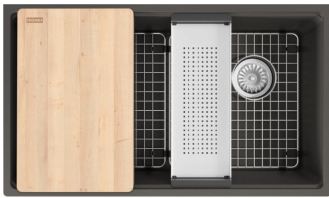

Maris Workcenter Sink MAG11031OW-SLG-WKC | 125.0715.372

33-in. x 19.3-in. Undermount Fraganite Single Bowl Workcenter Kitchen Sink in Slate Grey. Hardworking and well equipped, the Maris Fraganite workcenter sink has everything you need to create a multi-functional workspace in your kitchen. Optimize every inch of your sink with accessories to wash food, chop, prep, clean up, dry dishes, and more. Made from Fraganite, a tough material highly resistant to burns, dents, chips, and stains, this workcenter sink is a perfect choice for busy family homes. ACCESSORIES INCLUDED: Bottom Grid, Cutting Board, Colander and Strainer Basket

Aspect

Sink type	Sink
Type of material	Fragranite
Number of bowls	1
Product color	Slate grey
Surface finish	None

Product Dimensions

Length (right to left)	33.004
Width (front to back)	19.335
Large bowl size: right to left	31.457
Large bowl size: front to back	17.035
Large bowl: depth	9.496