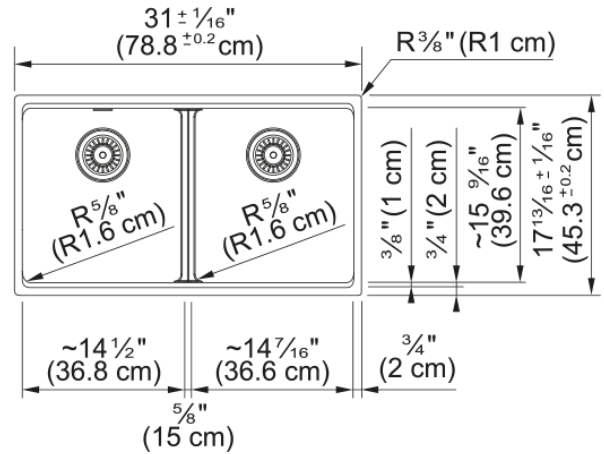

# Maris Undermount Sink - MAG1201414-CHA | 125.0687.064

31.0-in. x 17.81-in. Undermount Fraganite Double Bowl Kitchen Sink in Champagne. Maris sinks are equipped with deep capacity bowls that can easily fit baking trays, pots, and pans to be washed with maximum ease. With our easy-to-use integrated ledge system, you'll accomplish more with your sink while making the most of your surrounding counter space. The rear drain maximizes the usable surface of the bowl and creates extra cabinet space beneath the Sink in Champagne. Maris Fraganite sinks are scratch-resistant, fade-resistant, and impact resistant and will retain their new appearance for years.

## Product Dimensions

Length (right to left)	31.008
Width (front to back)	17.835
Large bowl size: right to left	14.252
Large bowl size: front to back	15.606
Large bowl: depth	9.492
Small bowl size: right to left	14.252
Small bowl size: front to back	15.606
Small bowl: depth	9.492

## Installation

Minimum cabinet size	36"
----------------------	-----