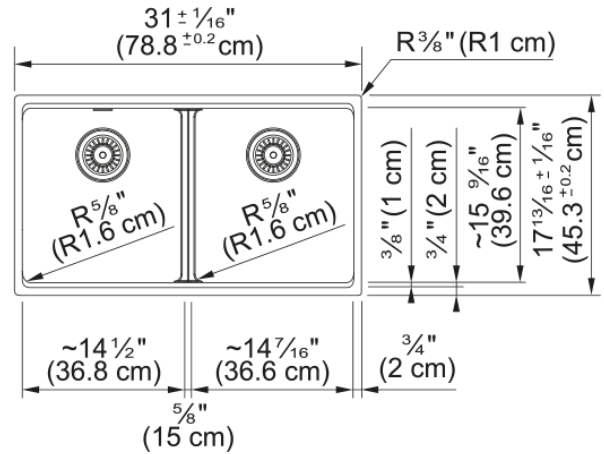

## Maris Undermount Sink - MAG1201414-MBK | 125.0687.065

31.0-in. x 17.81-in. Undermount Fraganite Double Bowl Kitchen Sink in Matte Black. Maris sinks are equipped with deep capacity bowls that can easily fit baking trays, pots, and pans to be washed with maximum ease. With our easy-to-use integrated ledge system, you'll accomplish more with your sink while making the most of your surrounding counter space. The rear drain maximizes the usable surface of the bowl and creates extra cabinet space beneath the Sink in Matte Black. Maris Fraganite sinks are scratch-resistant, fade-resistant, and impact resistant and will retain their new appearance for years.

### Product Dimensions

Length (right to left)	31.008
Width (front to back)	17.835
Large bowl size: right to left	14.252
Large bowl size: front to back	15.606
Large bowl: depth	9.492
Small bowl size: right to left	14.252
Small bowl size: front to back	15.606
Small bowl: depth	9.492

### Installation

Minimum cabinet size	36"
----------------------	-----