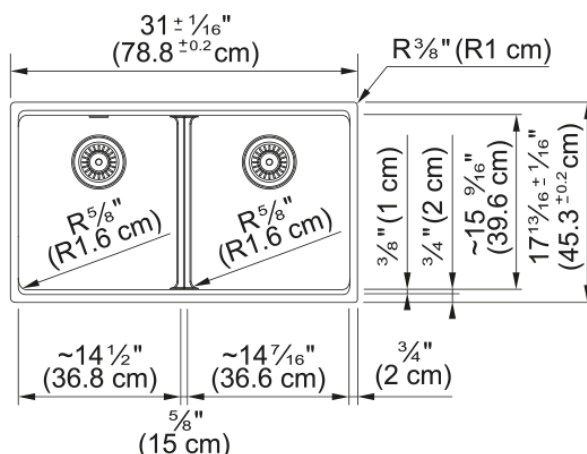

Maris Undermount Sink - MAG1201414-MOC | 125.0687.066

31.0-in. x 17.81-in. Undermount Fraganite Double Bowl Kitchen Sink in Mocha. Maris sinks are equipped with deep capacity bowls that can easily fit baking trays, pots, and pans to be washed with maximum ease. With our easy-to-use integrated ledge system, you'll accomplish more with your sink while making the most of your surrounding counter space. The rear drain maximizes the usable surface of the bowl and creates extra cabinet space beneath the sink. Maris Fraganite sinks are scratch-resistant, fade-resistant, and impact resistant and will retain their new appearance for years.

Aspect

Sink type	Sink
Type of material	Fragranite
Number of bowls	2
Product color	Mocha
Surface finish	None

Product Dimensions

Length (right to left)	31.008
Width (front to back)	17.835
Large bowl size: right to left	14.252
Large bowl size: front to back	15.606
Large bowl: depth	9.492
Small bowl size: right to left	14.252
Small bowl size: front to back	15.606
Small bowl: depth	9.492

Installation

Minimum cabinet size	36"
----------------------	-----

Product specifications

Installation type	Undermount
Drain hole	3 1/2"
Position of drainer	No drainer
Installation device	Clamp Bag

Product identification