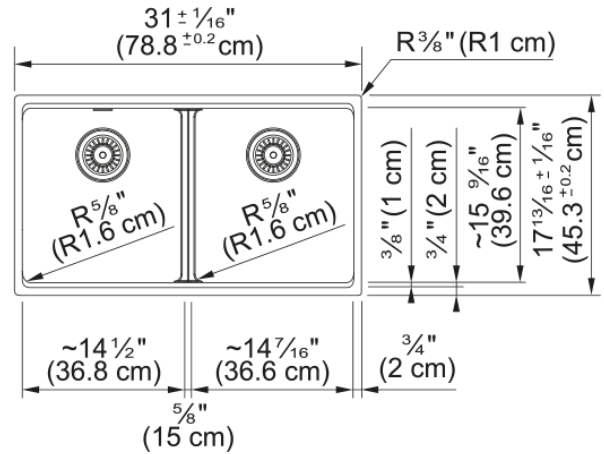

Maris Undermount Sink - MAG1201414-ONY | 125.0687.067

31.0-in. x 17.81-in. Undermount Fraganite Double Bowl Kitchen Sink in Onyx. Maris sinks are equipped with deep capacity bowls that can easily fit baking trays, pots, and pans to be washed with maximum ease. With our easy-to-use integrated ledge system, you'll accomplish more with your sink while making the most of your surrounding counter space. The rear drain maximizes the usable surface of the bowl and creates extra cabinet space beneath the sink. Maris Fraganite sinks are scratch-resistant, fade-resistant, and impact resistant and will retain their new appearance for years.

Aspect

Sink type	Sink
Type of material	Fragranite
Number of bowls	2
Product color	Onyx
Surface finish	None

Product Dimensions

Length (right to left)	31.008
Width (front to back)	17.835
Large bowl size: right to left	14.252
Large bowl size: front to back	15.606
Large bowl: depth	9.492
Small bowl size: right to left	14.252
Small bowl size: front to back	15.606
Small bowl: depth	9.492

Installation

Minimum cabinet size	36"
----------------------	-----

Product specifications

Installation type	Undermount
Drain hole	3 1/2"
Position of drainer	No drainer
Active Twist Compatibility	No
Installation device	Clamp Bag