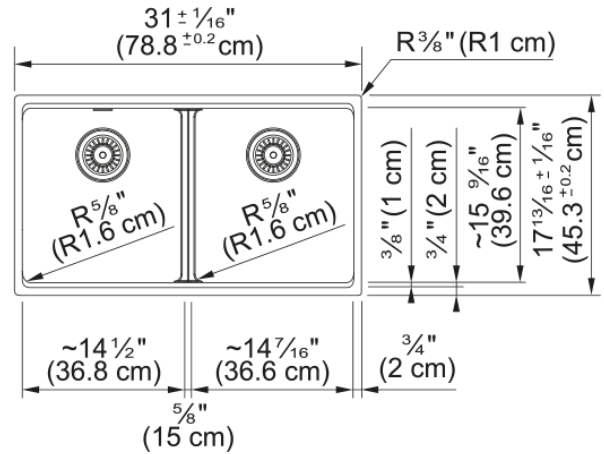

## Maris Undermount Sink - MAG1201414-OYS | 125.0687.068

31.0-in. x 17.81-in. Undermount Fraganite Double Bowl Kitchen Sink in Oyster. Maris sinks are equipped with deep capacity bowls that can easily fit baking trays, pots, and pans to be washed with maximum ease. With our easy-to-use integrated ledge system, you'll accomplish more with your sink while making the most of your surrounding counter space. The rear drain maximizes the usable surface of the bowl and creates extra cabinet space beneath the sink. Maris Fraganite sinks are scratch-resistant, fade-resistant, and impact resistant and will retain their new appearance for years.

### Product Dimensions

Length (right to left)	31.008
Width (front to back)	17.835
Large bowl size: right to left	14.252
Large bowl size: front to back	15.606
Large bowl: depth	9.492
Small bowl size: right to left	14.252
Small bowl size: front to back	15.606
Small bowl: depth	9.492

### Installation

Minimum cabinet size	36"
----------------------	-----