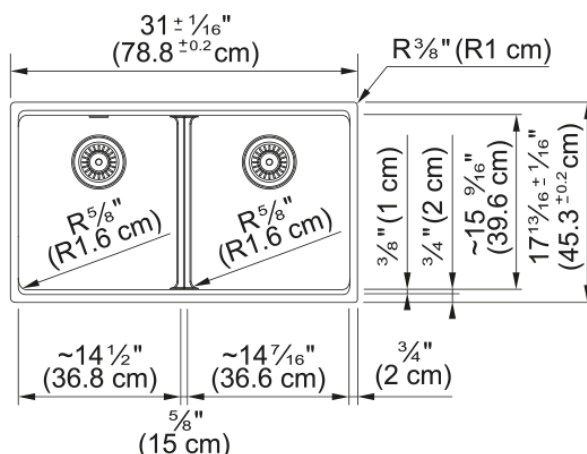

Maris Undermount Sink - MAG1201414-PWT | 125.0687.069

31.0-in. x 17.81-in. Undermount Fraganite Double Bowl Kitchen Sink in Polar White. Maris sinks are equipped with deep capacity bowls that can easily fit baking trays, pots, and pans to be washed with maximum ease. With our easy-to-use integrated ledge system, you'll accomplish more with your sink while making the most of your surrounding counter space. The rear drain maximizes the usable surface of the bowl and creates extra cabinet space beneath the sink. Maris Fraganite sinks are scratch-resistant, fade-resistant, and impact resistant and will retain their new appearance for years.

Aspect

Sink type	Sink
Type of material	Fragranite
Number of bowls	2
Product color	Polar white
Surface finish	None

Product Dimensions

Length (right to left)	31.008
Width (front to back)	17.835
Large bowl size: right to left	14.252
Large bowl size: front to back	15.606
Large bowl: depth	9.492
Small bowl size: right to left	14.252
Small bowl size: front to back	15.606
Small bowl: depth	9.492

Installation

Minimum cabinet size	36"
----------------------	-----

Product specifications

Installation type	Undermount
Drain hole	3 1/2"
Position of drainer	No drainer
Active Twist Compatibility	No
Installation device	Clamp Bag