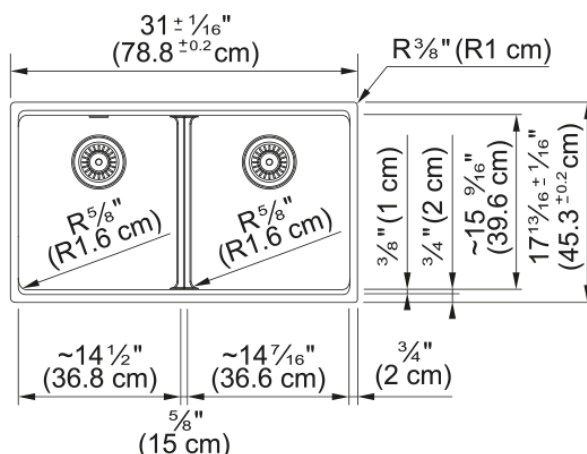

Maris Undermount Sink - MAG1201414-SHG | 125.0687.070

31.0-in. x 17.81-in. Undermount Fraganite Double Bowl Kitchen Sink in Stone Grey. Maris sinks are equipped with deep capacity bowls that can easily fit baking trays, pots, and pans to be washed with maximum ease. With our easy-to-use integrated ledge system, you'll accomplish more with your sink while making the most of your surrounding counter space. The rear drain maximizes the usable surface of the bowl and creates extra cabinet space beneath the sink. Maris Fraganite sinks are scratch-resistant, fade-resistant, and impact resistant and will retain their new appearance for years.

Aspect

Sink type	Sink
Type of material	Fragranite
Number of bowls	2
Product color	Stone grey
Surface finish	None

Product Dimensions

Length (right to left)	31.008
Width (front to back)	17.835
Large bowl size: right to left	14.252
Large bowl size: front to back	15.606
Large bowl: depth	9.492
Small bowl size: right to left	14.252
Small bowl size: front to back	15.606
Small bowl: depth	9.492

Installation

Minimum cabinet size	36"
----------------------	-----

Product specifications

Installation type	Undermount
Drain hole	3 1/2"
Position of drainer	No drainer
Active Twist Compatibility	No
Installation device	Clamp Bag