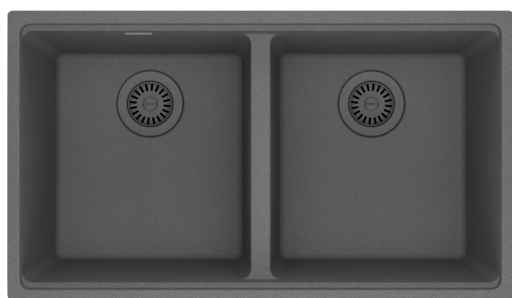

Maris Undermount Sink - MAG1201414-SHG | 125.0687.070

31.0-in. x 17.81-in. Undermount Fraganite Double Bowl Kitchen Sink in Stone Grey. Maris sinks are equipped with deep capacity bowls that can easily fit baking trays, pots, and pans to be washed with maximum ease. With our easy-to-use integrated ledge system, you'll accomplish more with your sink while making the most of your surrounding counter space. The rear drain maximizes the usable surface of the bowl and creates extra cabinet space beneath the sink. Maris Fraganite sinks are scratch-resistant, fade-resistant, and impact resistant and will retain their new appearance for years.

Aspect

Sink type	Sink
Type of material	Fragranite
Number of bowls	2
Product color	Stone grey
Surface finish	None

Product Dimensions

Length (right to left)	31.008
Width (front to back)	17.835
Large bowl size: right to left	14.252
Large bowl size: front to back	15.606
Large bowl: depth	9.492
Small bowl size: right to left	14.252
Small bowl size: front to back	15.606
Small bowl: depth	9.492