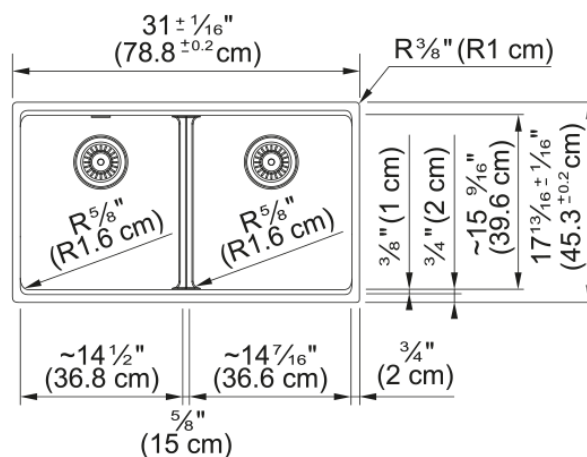

## Maris Undermount Sink - MAG1201414-SLG | 125.0713.116

31.0-in. x 17.81-in. Undermount Fraganite Double Bowl Kitchen Sink in Slate Grey. Maris sinks are equipped with deep capacity bowls that can easily fit baking trays, pots, and pans to be washed with maximum ease. With our easy-to-use integrated ledge system, you'll accomplish more with your sink while making the most of your surrounding counter space. The rear drain maximizes the usable surface of the bowl and creates extra cabinet space beneath the sink. Maris Fraganite sinks are scratch-resistant, fade-resistant, and impact resistant and will retain their new appearance for years.

### Product Dimensions

Length (right to left)	31.008
Width (front to back)	17.835
Large bowl size: right to left	14.252
Large bowl size: front to back	15.606
Large bowl: depth	9.492
Small bowl size: right to left	14.252
Small bowl size: front to back	15.606
Small bowl: depth	9.492

### Installation

Minimum cabinet size	36"
----------------------	-----