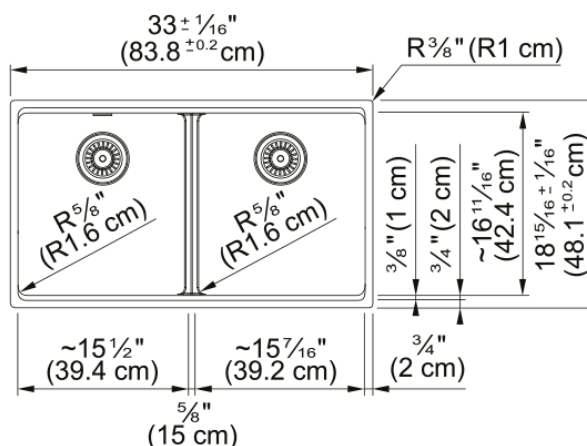

## Maris Undermount Sink - MAG1201515-CHA | 125.0686.987

33.0-in. x 18.94-in. Undermount Fraganite Double Bowl Kitchen Sink in Champagne. Maris sinks are equipped with deep capacity bowls that can easily fit baking trays, pots, and pans to be washed with maximum ease. With our easy-to-use integrated ledge system, you'll accomplish more with your sink while making the most of your surrounding counter space. The rear drain maximizes the usable surface of the bowl and creates extra cabinet space beneath the Sink in Champagne. Maris Fraganite sinks are scratch-resistant, fade-resistant, and impact resistant and will retain their new appearance for years.

### Product Dimensions

Length (right to left)	33.008
Width (front to back)	18.937
Large bowl size: right to left	15.252
Large bowl size: front to back	16.732
Large bowl: depth	9.488
Small bowl size: right to left	15.252
Small bowl size: front to back	16.732
Small bowl: depth	9.488

### Installation

Minimum cabinet size	36"
----------------------	-----