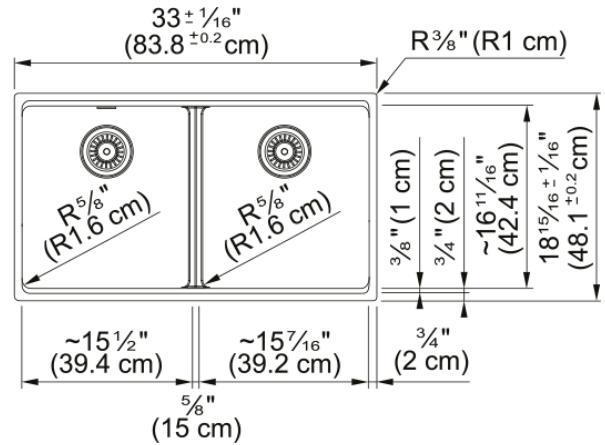

Maris Undermount Sink - MAG1201515-MBK | 125.0686.988

33.0-in. x 18.94-in. Undermount Fraganite Double Bowl Kitchen Sink in Matte Black. Maris sinks are equipped with deep capacity bowls that can easily fit baking trays, pots, and pans to be washed with maximum ease. With our easy-to-use integrated ledge system, you'll accomplish more with your sink while making the most of your surrounding counter space. The rear drain maximizes the usable surface of the bowl and creates extra cabinet space beneath the Sink in Matte Black. Maris Fraganite sinks are scratch-resistant, fade-resistant, and impact resistant and will retain their new appearance for years.

Aspect

Sink type	Sink
Type of material	Fragranite
Number of bowls	2
Product color	Matte black
Surface finish	None

Product Dimensions

Length (right to left)	33.008
Width (front to back)	18.937
Large bowl size: right to left	15.252
Large bowl size: front to back	16.732
Large bowl: depth	9.488
Small bowl size: right to left	15.252
Small bowl size: front to back	16.732
Small bowl: depth	9.488

Installation

Minimum cabinet size	36"
----------------------	-----

Product specifications

Installation type	Undermount
Drain hole	3 1/2"
Position of drainer	No drainer
Active Twist Compatibility	No
Installation device	Clamp Bag