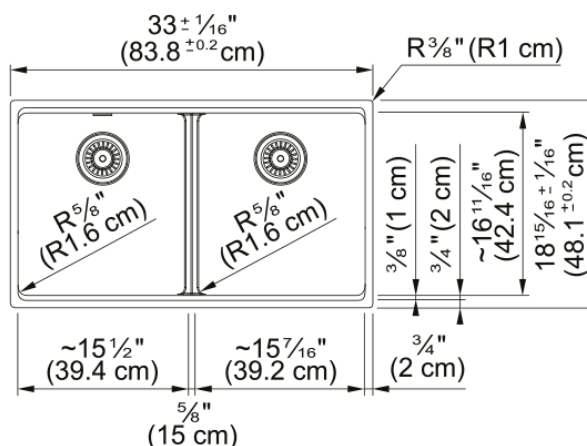

Maris Undermount Sink - MAG1201515-MOC | 125.0686.989

33.0-in. x 18.94-in. Undermount Fraganite Double Bowl Kitchen Sink in Mocha. Maris sinks are equipped with deep capacity bowls that can easily fit baking trays, pots, and pans to be washed with maximum ease. With our easy-to-use integrated ledge system, you'll accomplish more with your sink while making the most of your surrounding counter space. The rear drain maximizes the usable surface of the bowl and creates extra cabinet space beneath the sink. Maris Fraganite sinks are scratch-resistant, fade-resistant, and impact resistant and will retain their new appearance for years.

Aspect

Sink type	Sink
Type of material	Fragranite
Number of bowls	2
Product color	Mocha
Surface finish	None

Product Dimensions

Length (right to left)	33.008
Width (front to back)	18.937
Large bowl size: right to left	15.252
Large bowl size: front to back	16.732
Large bowl: depth	9.488
Small bowl size: right to left	15.252
Small bowl size: front to back	16.732
Small bowl: depth	9.488

Installation

Minimum cabinet size	36"
----------------------	-----

Product specifications

Installation type	Undermount
Drain hole	3 1/2"
Position of drainer	No drainer
Installation device	Clamp Bag

Product identification