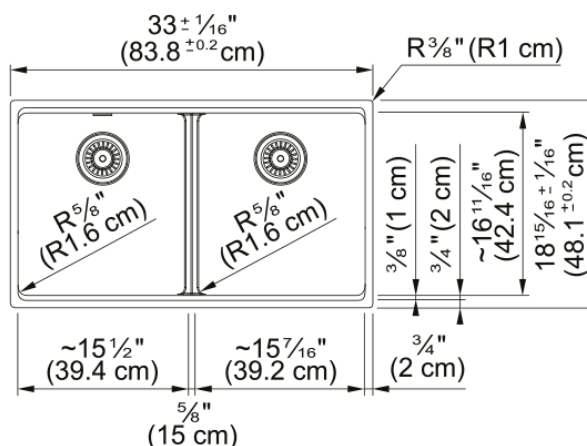

Maris Undermount Sink - MAG1201515-ONY | 125.0686.990

33.0-in. x 18.94-in. Undermount Fraganite Double Bowl Kitchen Sink in Onyx. Maris sinks are equipped with deep capacity bowls that can easily fit baking trays, pots, and pans to be washed with maximum ease. With our easy-to-use integrated ledge system, you'll accomplish more with your sink while making the most of your surrounding counter space. The rear drain maximizes the usable surface of the bowl and creates extra cabinet space beneath the sink. Maris Fraganite sinks are scratch-resistant, fade-resistant, and impact resistant and will retain their new appearance for years.

Aspect

Sink type	Sink
Type of material	Fragranite
Number of bowls	2
Product color	Onyx
Surface finish	None

Product Dimensions

Length (right to left)	33.008
Width (front to back)	18.937
Large bowl size: right to left	15.252
Large bowl size: front to back	16.732
Large bowl: depth	9.488
Small bowl size: right to left	15.252
Small bowl size: front to back	16.732
Small bowl: depth	9.488

Installation

Minimum cabinet size	36"
----------------------	-----

Product specifications

Installation type	Undermount
Drain hole	3 1/2"
Position of drainer	No drainer
Active Twist Compatibility	No
Installation device	Clamp Bag