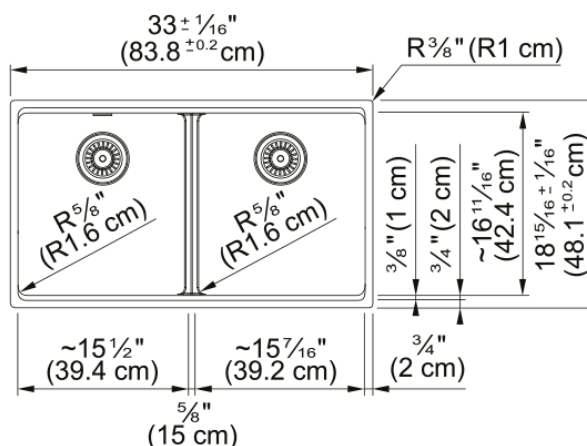

Maris Undermount Sink - MAG1201515-PWT | 125.0686.992

33.0-in. x 18.94-in. Undermount Fraganite Double Bowl Kitchen Sink in Polar White. Maris sinks are equipped with deep capacity bowls that can easily fit baking trays, pots, and pans to be washed with maximum ease. With our easy-to-use integrated ledge system, you'll accomplish more with your sink while making the most of your surrounding counter space. The rear drain maximizes the usable surface of the bowl and creates extra cabinet space beneath the sink. Maris Fraganite sinks are scratch-resistant, fade-resistant, and impact resistant and will retain their new appearance for years.

Aspect

Sink type	Sink
Type of material	Fragranite
Number of bowls	2
Product color	Polar white
Surface finish	None

Product Dimensions

Length (right to left)	33.008
Width (front to back)	18.937
Large bowl size: right to left	15.252
Large bowl size: front to back	16.732
Large bowl: depth	9.488
Small bowl size: right to left	15.252
Small bowl size: front to back	16.732
Small bowl: depth	9.488

Installation

Minimum cabinet size	36"
----------------------	-----

Product specifications

Installation type	Undermount
Drain hole	3 1/2"
Position of drainer	No drainer
Active Twist Compatibility	No
Installation device	Clamp Bag