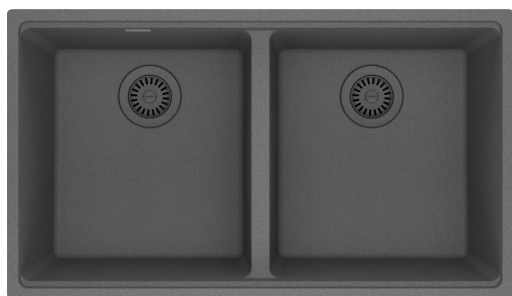

## Maris Undermount Sink - MAG1201515-SHG | 125.0686.993

33.0-in. x 18.94-in. Undermount Fraganite Double Bowl Kitchen Sink in Stone Grey. Maris sinks are equipped with deep capacity bowls that can easily fit baking trays, pots, and pans to be washed with maximum ease. With our easy-to-use integrated ledge system, you'll accomplish more with your sink while making the most of your surrounding counter space. The rear drain maximizes the usable surface of the bowl and creates extra cabinet space beneath the sink. Maris Fraganite sinks are scratch-resistant, fade-resistant, and impact resistant and will retain their new appearance for years.

### Aspect

Sink type	Sink
Type of material	Fragranite
Number of bowls	2
Product color	Stone grey
Surface finish	None

### Product Dimensions

Length (right to left)	33.008
Width (front to back)	18.937
Large bowl size: right to left	15.252
Large bowl size: front to back	16.732
Large bowl: depth	9.488
Small bowl size: right to left	15.252
Small bowl size: front to back	16.732
Small bowl: depth	9.488