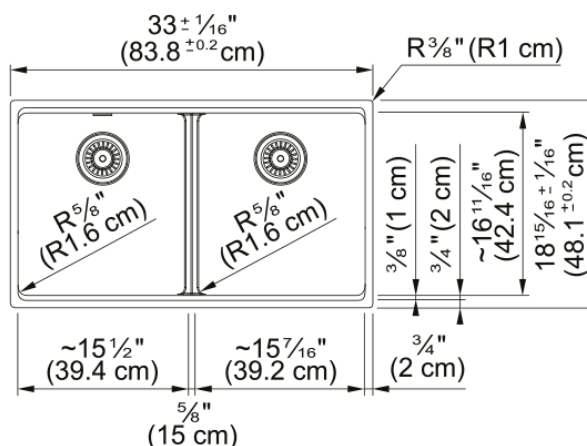

## Maris Undermount Sink - MAG1201515-SHG | 125.0686.993

33.0-in. x 18.94-in. Undermount Fraganite Double Bowl Kitchen Sink in Stone Grey. Maris sinks are equipped with deep capacity bowls that can easily fit baking trays, pots, and pans to be washed with maximum ease. With our easy-to-use integrated ledge system, you'll accomplish more with your sink while making the most of your surrounding counter space. The rear drain maximizes the usable surface of the bowl and creates extra cabinet space beneath the sink. Maris Fraganite sinks are scratch-resistant, fade-resistant, and impact resistant and will retain their new appearance for years.

### Product Dimensions

Length (right to left)	33.008
Width (front to back)	18.937
Large bowl size: right to left	15.252
Large bowl size: front to back	16.732
Large bowl: depth	9.488
Small bowl size: right to left	15.252
Small bowl size: front to back	16.732
Small bowl: depth	9.488

### Installation

Minimum cabinet size	36"
----------------------	-----