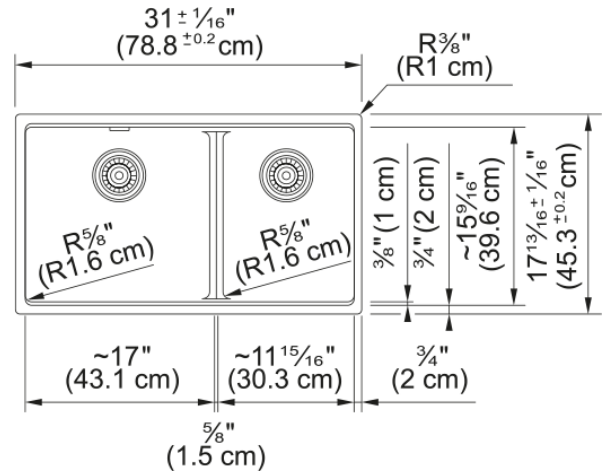

# Maris Undermount Sink - MAG1601611LD-CHA | 125.0687.078

31.0-in. x 17.81-in. Undermount Fraganite Double Bowl Low-Divide Kitchen Sink in Champagne. Maris sinks are equipped with deep capacity bowls. The double bowl design allows you to multi-task with ease, while the low divide creates a larger single bowl perfect for cleaning oversized cookware and bakeware. With our easy-to-use integrated ledge system, you'll accomplish more with your sink while making the most of your surrounding counter space. The rear drain maximizes the usable surface of the bowl and creates extra cabinet space beneath the Sink in Champagne. Maris Fraganite sinks are scratch-resistant, fade-resistant, and impact resistant and will retain their new appearance for years.

## Product Dimensions

Length (right to left)	31.024
Width (front to back)	17.835
Large bowl size: right to left	16.945
Large bowl size: front to back	15.606
Large bowl: depth	9.492
Small bowl size: right to left	11.984
Small bowl size: front to back	15.606
Small bowl: depth	9.492

## Installation

Minimum cabinet size	36"
----------------------	-----