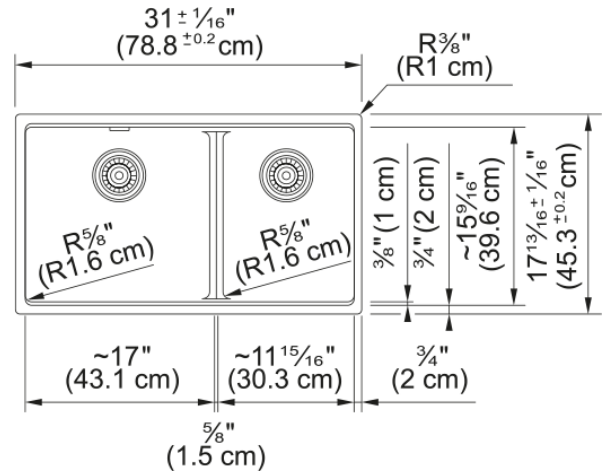

# Maris Undermount Sink - MAG1601611LD-MBK | 125.0687.079

31.0-in. x 17.81-in. Undermount Fraganite Double Bowl Low-Divide Kitchen Sink in Matte Black. Maris sinks are equipped with deep capacity bowls. The double bowl design allows you to multi-task with ease, while the low divide creates a larger single bowl perfect for cleaning oversized cookware and bakeware. With our easy-to-use integrated ledge system, you'll accomplish more with your sink while making the most of your surrounding counter space. The rear drain maximizes the usable surface of the bowl and creates extra cabinet space beneath the Sink in Matte Black. Maris Fraganite sinks are scratch-resistant, fade-resistant, and impact resistant and will retain their new appearance for years.

## Product Dimensions

Length (right to left)	31.024
Width (front to back)	17.835
Large bowl size: right to left	16.945
Large bowl size: front to back	15.606
Large bowl: depth	9.492
Small bowl size: right to left	11.984
Small bowl size: front to back	15.606
Small bowl: depth	9.492

## Installation

Minimum cabinet size	36"
----------------------	-----