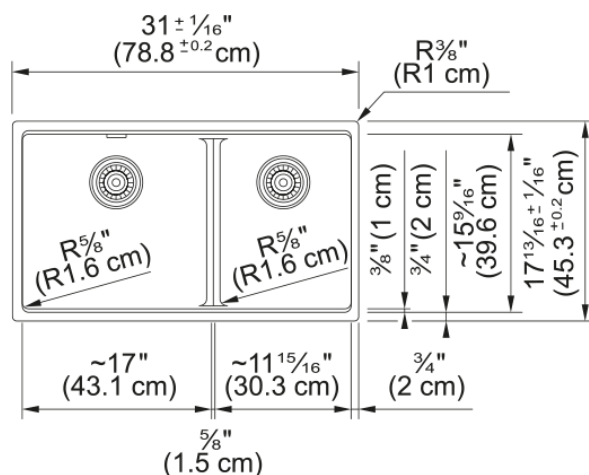

Maris Undermount Sink - MAG1601611LD-MOC | 125.0687.080

31.0-in. x 17.81-in. Undermount Fraganite Double Bowl Low-Divide Kitchen Sink in Mocha. Maris sinks are equipped with deep capacity bowls. The double bowl design allows you to multi-task with ease, while the low divide creates a larger single bowl perfect for cleaning oversized cookware and bakeware. With our easy-to-use integrated ledge system, you'll accomplish more with your sink while making the most of your surrounding counter space. The rear drain maximizes the usable surface of the bowl and creates extra cabinet space beneath the sink. Maris Fraganite sinks are scratch-resistant, fade-resistant, and impact resistant and will retain their new appearance for years.

Aspect

Sink type	Sink
Type of material	Fragranite
Number of bowls	2
Product color	Mocha
Surface finish	None

Product Dimensions

Length (right to left)	31.024
Width (front to back)	17.835
Large bowl size: right to left	16.945
Large bowl size: front to back	15.606
Large bowl: depth	9.492
Small bowl size: right to left	11.984
Small bowl size: front to back	15.606
Small bowl: depth	9.492

Installation

Minimum cabinet size	36"
----------------------	-----

Product specifications

Installation type	Undermount
Drain hole	3 1/2"
Position of drainer	No drainer
Installation device	Clamp Bag

Product identification