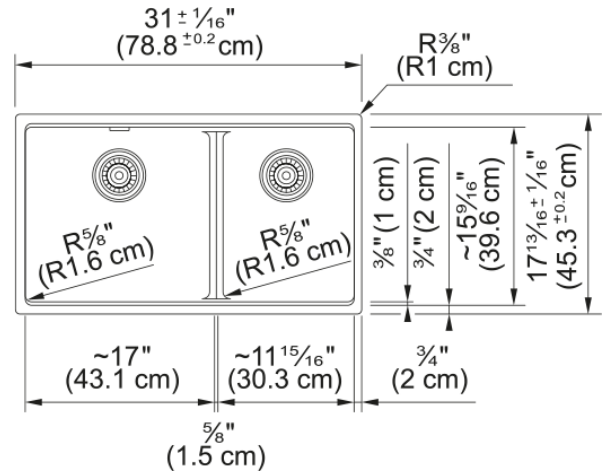

Maris Undermount Sink - MAG1601611LD-ONY | 125.0687.081

31.0-in. x 17.81-in. Undermount Fraganite Double Bowl Low-Divide Kitchen Sink in Onyx. Maris sinks are equipped with deep capacity bowls. The double bowl design allows you to multi-task with ease, while the low divide creates a larger single bowl perfect for cleaning oversized cookware and bakeware. With our easy-to-use integrated ledge system, you'll accomplish more with your sink while making the most of your surrounding counter space. The rear drain maximizes the usable surface of the bowl and creates extra cabinet space beneath the sink. Maris Fraganite sinks are scratch-resistant, fade-resistant, and impact resistant and will retain their new appearance for years.

Aspect

Sink type	Sink
Type of material	Fragranite
Number of bowls	2
Product color	Onyx
Surface finish	None

Product Dimensions

Length (right to left)	31.024
Width (front to back)	17.835
Large bowl size: right to left	16.945
Large bowl size: front to back	15.606
Large bowl: depth	9.492
Small bowl size: right to left	11.984
Small bowl size: front to back	15.606
Small bowl: depth	9.492

Installation

Minimum cabinet size	36"
----------------------	-----

Product specifications

Installation type	Undermount
Drain hole	3 1/2"
Position of drainer	No drainer
Active Twist Compatibility	No
Installation device	Clamp Bag