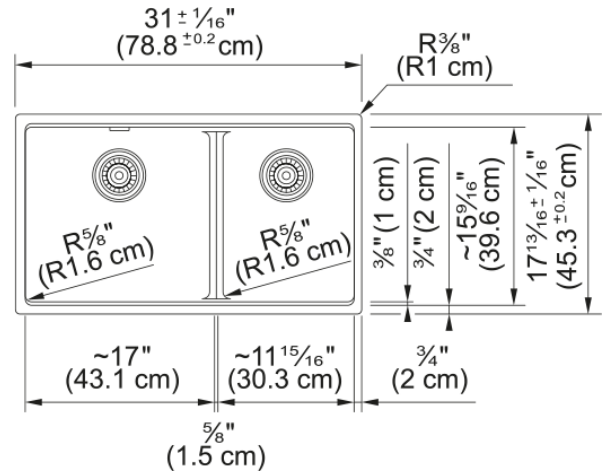

Maris Undermount Sink - MAG1601611LD-PWT | 125.0687.083

31.0-in. x 17.81-in. Undermount Fraganite Double Bowl Low-Divide Kitchen Sink in Polar White. Maris sinks are equipped with deep capacity bowls. The double bowl design allows you to multi-task with ease, while the low divide creates a larger single bowl perfect for cleaning oversized cookware and bakeware. With our easy-to-use integrated ledge system, you'll accomplish more with your sink while making the most of your surrounding counter space. The rear drain maximizes the usable surface of the bowl and creates extra cabinet space beneath the sink. Maris Fraganite sinks are scratch-resistant, fade-resistant, and impact resistant and will retain their new appearance for years.

Aspect

Sink type	Sink
Type of material	Fraganite
Number of bowls	2
Product color	Polar white
Surface finish	None

Product Dimensions

Length (right to left)	31.024
Width (front to back)	17.835
Large bowl size: right to left	16.945
Large bowl size: front to back	15.606
Large bowl: depth	9.492
Small bowl size: right to left	11.984
Small bowl size: front to back	15.606
Small bowl: depth	9.492

Installation

Minimum cabinet size	36"
----------------------	-----

Product specifications

Installation type	Undermount
Drain hole	3 1/2"
Position of drainer	No drainer
Active Twist Compatibility	No
Installation device	Clamp Bag