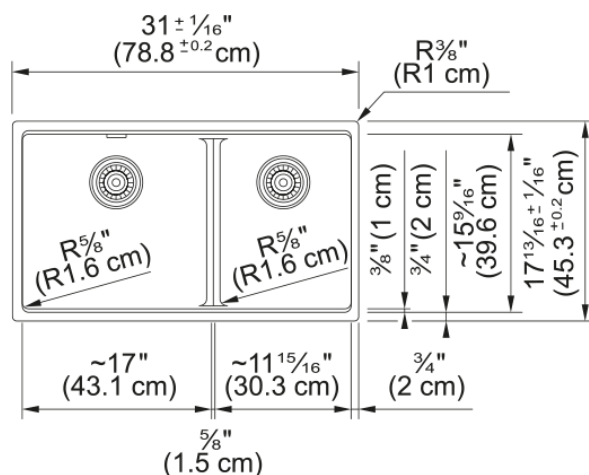

Maris Undermount Sink - MAG1601611LD-SHG | 125.0687.084

31.0-in. x 17.81-in. Undermount Fraganite Double Bowl Low-Divide Kitchen Sink in Stone Grey. Maris sinks are equipped with deep capacity bowls. The double bowl design allows you to multi-task with ease, while the low divide creates a larger single bowl perfect for cleaning oversized cookware and bakeware. With our easy-to-use integrated ledge system, you'll accomplish more with your sink while making the most of your surrounding counter space. The rear drain maximizes the usable surface of the bowl and creates extra cabinet space beneath the sink. Maris Fraganite sinks are scratch-resistant, fade-resistant, and impact resistant and will retain their new appearance for years.

Aspect

Sink type	Sink
Type of material	Fraganite
Number of bowls	2
Product color	Stone grey
Surface finish	None

Product Dimensions

Length (right to left)	31.024
Width (front to back)	17.835
Large bowl size: right to left	16.945
Large bowl size: front to back	15.606
Large bowl: depth	9.492
Small bowl size: right to left	11.984
Small bowl size: front to back	15.606
Small bowl: depth	9.492

Installation

Minimum cabinet size	36"
----------------------	-----

Product specifications

Installation type	Undermount
Drain hole	3 1/2"
Position of drainer	No drainer
Active Twist Compatibility	No
Installation device	Clamp Bag