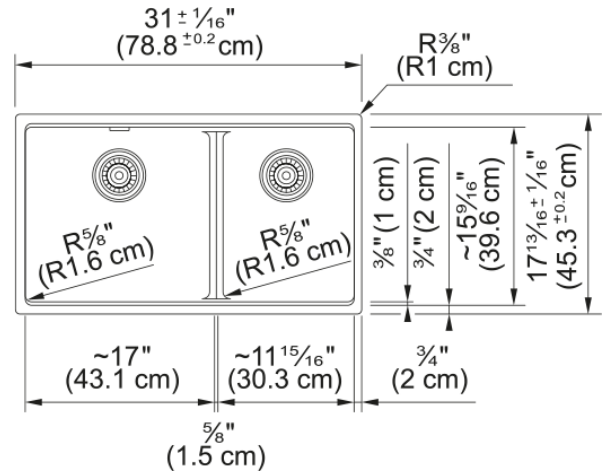

Maris Undermount Sink-MAG1601611LD-SLG | 125.0713.120

31.0-in. x 17.81-in. Undermount Fraganite Double Bowl Low-Divide Kitchen Sink in Slate Grey. Maris sinks are equipped with deep capacity bowls. The double bowl design allows you to multi-task with ease, while the low divide creates a larger single bowl perfect for cleaning oversized cookware and bakeware. With our easy-to-use integrated ledge system, you'll accomplish more with your sink while making the most of your surrounding counter space. The rear drain maximizes the usable surface of the bowl and creates extra cabinet space beneath the sink. Maris Fraganite sinks are scratch-resistant, fade-resistant, and impact resistant and will retain their new appearance for years.

Aspect

Sink type	Sink
Type of material	Fragranite
Number of bowls	2
Product color	Slate grey
Surface finish	None

Product Dimensions

Length (right to left)	31.024
Width (front to back)	17.835
Large bowl size: right to left	16.945
Large bowl size: front to back	15.606
Large bowl: depth	9.492
Small bowl size: right to left	11.984
Small bowl size: front to back	15.606
Small bowl: depth	9.492

Installation

Minimum cabinet size	36"
----------------------	-----

Product specifications

Installation type	Undermount
Drain hole	3 1/2"
Position of drainer	No drainer
Active Twist Compatibility	No
Installation device	Clamp Bag