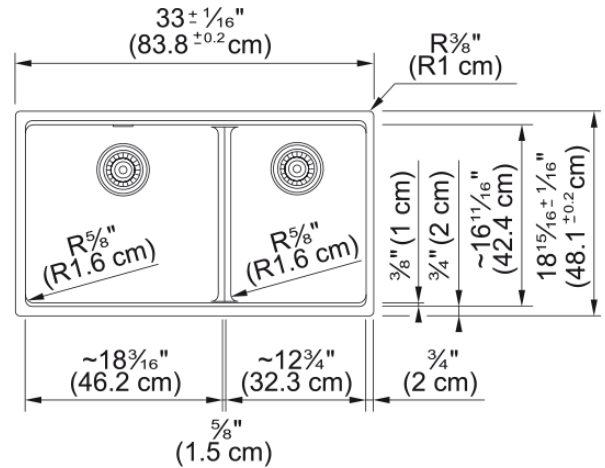

Maris Undermount Sink - MAG1601812LD-CHA | 125.0687.001

33.0-in. x 18.94-in. Undermount Fraganite Double Bowl Low-Divide Kitchen Sink in Champagne. Maris sinks are equipped with deep capacity bowls. The double bowl design allows you to multi-task with ease, while the low divide creates a larger single bowl perfect for cleaning oversized cookware and bakeware. With our easy-to-use integrated ledge system, you'll accomplish more with your sink while making the most of your surrounding counter space. The rear drain maximizes the usable surface of the bowl and creates extra cabinet space beneath the Sink in Champagne. Maris Fraganite sinks are scratch-resistant, fade-resistant, and impact resistant and will retain their new appearance for years.

Aspect

Sink type	Sink
Type of material	Fraganite
Number of bowls	2
Product color	Champagne
Surface finish	None

Product Dimensions

Length (right to left)	32.992
Width (front to back)	18.937
Large bowl size: right to left	18.15
Large bowl size: front to back	16.614
Large bowl: depth	9.488
Small bowl size: right to left	12.756
Small bowl size: front to back	16.614
Small bowl: depth	9.488

Installation

Minimum cabinet size	36"
----------------------	-----

Product specifications

Installation type	Undermount
Drain hole	3 1/2"
Position of drainer	No drainer
Active Twist Compatibility	No
Installation device	U Clips
Installation device	Clamp Bag