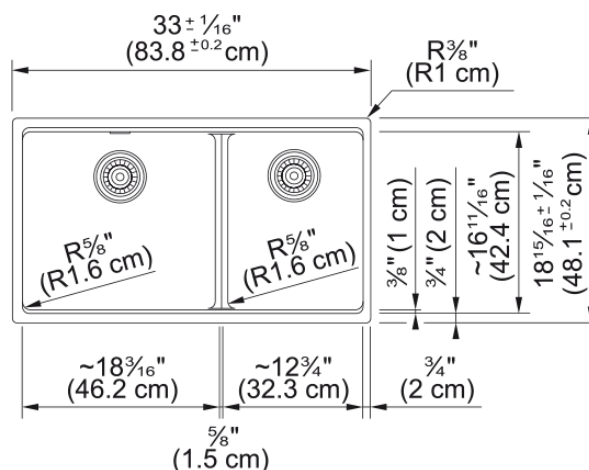

## Maris Undermount Sink - MAG1601812LD-MBK | 125.0687.002

33.0-in. x 18.94-in. Undermount Fraganite Double Bowl Low-Divide Kitchen Sink in Matte Black. Maris sinks are equipped with deep capacity bowls. The double bowl design allows you to multi-task with ease, while the low divide creates a larger single bowl perfect for cleaning oversized cookware and bakeware. With our easy-to-use integrated ledge system, you'll accomplish more with your sink while making the most of your surrounding counter space. The rear drain maximizes the usable surface of the bowl and creates extra cabinet space beneath the Sink in Matte Black. Maris Fraganite sinks are scratch-resistant, fade-resistant, and impact resistant and will retain their new appearance for years.

### Product Dimensions

Length (right to left)	32.992
Width (front to back)	18.937
Large bowl size: right to left	18.15
Large bowl size: front to back	16.614
Large bowl: depth	9.488
Small bowl size: right to left	12.756
Small bowl size: front to back	16.614
Small bowl: depth	9.488

### Installation

Minimum cabinet size	36"
----------------------	-----