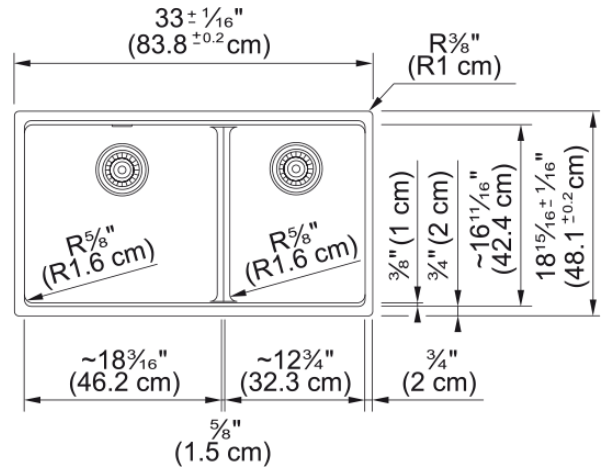

Maris Undermount Sink - MAG1601812LD-MOC | 125.0687.003

33.0-in. x 18.94-in. Undermount Fraganite Double Bowl Low-Divide Kitchen Sink in Mocha. Maris sinks are equipped with deep capacity bowls. The double bowl design allows you to multi-task with ease, while the low divide creates a larger single bowl perfect for cleaning oversized cookware and bakeware. With our easy-to-use integrated ledge system, you'll accomplish more with your sink while making the most of your surrounding counter space. The rear drain maximizes the usable surface of the bowl and creates extra cabinet space beneath the sink. Maris Fraganite sinks are scratch-resistant, fade-resistant, and impact resistant and will retain their new appearance for years.

Aspect

| | |
|------------------|------------|
| Sink type | Sink |
| Type of material | Fragranite |
| Number of bowls | 2 |
| Product color | Mocha |
| Surface finish | None |

Product Dimensions

| | |
|--------------------------------|--------|
| Length (right to left) | 32.992 |
| Width (front to back) | 18.937 |
| Large bowl size: right to left | 18.15 |
| Large bowl size: front to back | 16.614 |
| Large bowl: depth | 9.488 |
| Small bowl size: right to left | 12.756 |
| Small bowl size: front to back | 16.614 |
| Small bowl: depth | 9.488 |

Installation

| | |
|----------------------|-----|
| Minimum cabinet size | 36" |
|----------------------|-----|

Product specifications

| | |
|---------------------|------------|
| Installation type | Undermount |
| Drain hole | 3 1/2" |
| Position of drainer | No drainer |
| Installation device | U Clips |
| Installation device | Clamp Bag |