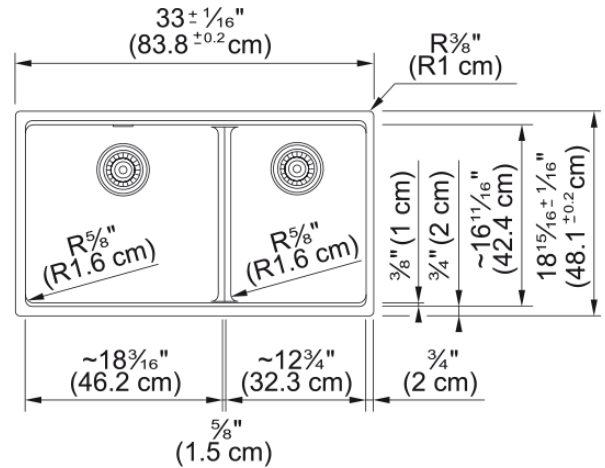

Maris Undermount Sink - MAG1601812LD-ONY | 125.0687.004

33.0-in. x 18.94-in. Undermount Fraganite Double Bowl Low-Divide Kitchen Sink in Onyx. Maris sinks are equipped with deep capacity bowls. The double bowl design allows you to multi-task with ease, while the low divide creates a larger single bowl perfect for cleaning oversized cookware and bakeware. With our easy-to-use integrated ledge system, you'll accomplish more with your sink while making the most of your surrounding counter space. The rear drain maximizes the usable surface of the bowl and creates extra cabinet space beneath the sink. Maris Fraganite sinks are scratch-resistant, fade-resistant, and impact resistant and will retain their new appearance for years.

Aspect

Sink type	Sink
Type of material	Fragranite
Number of bowls	2
Product color	Onyx
Surface finish	None

Product Dimensions

Length (right to left)	32.992
Width (front to back)	18.937
Large bowl size: right to left	18.15
Large bowl size: front to back	16.614
Large bowl: depth	9.488
Small bowl size: right to left	12.756
Small bowl size: front to back	16.614
Small bowl: depth	9.488

Installation

Minimum cabinet size	36"
----------------------	-----

Product specifications

Installation type	Undermount
Drain hole	3 1/2"
Position of drainer	No drainer
Active Twist Compatibility	No
Installation device	U Clips
Installation device	Clamp Bag