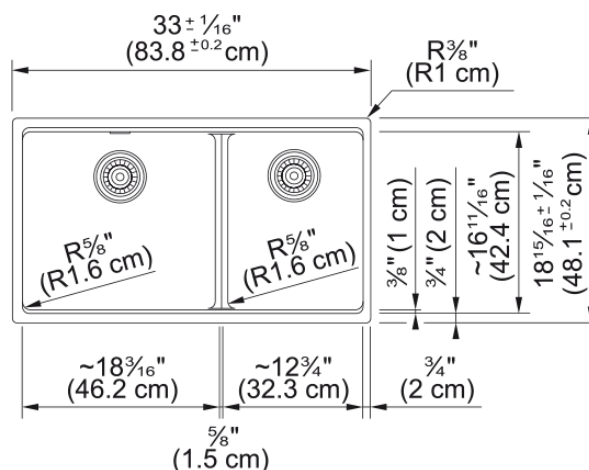

Maris Undermount Sink - MAG1601812LD-PWT | 125.0687.006

33.0-in. x 18.94-in. Undermount Fraganite Double Bowl Low-Divide Kitchen Sink in Polar White. Maris sinks are equipped with deep capacity bowls. The double bowl design allows you to multi-task with ease, while the low divide creates a larger single bowl perfect for cleaning oversized cookware and bakeware. With our easy-to-use integrated ledge system, you'll accomplish more with your sink while making the most of your surrounding counter space. The rear drain maximizes the usable surface of the bowl and creates extra cabinet space beneath the sink. Maris Fraganite sinks are scratch-resistant, fade-resistant, and impact resistant and will retain their new appearance for years.

Aspect

Sink type	Sink
Type of material	Fraganite
Number of bowls	2
Product color	Polar white
Surface finish	None

Product Dimensions

Length (right to left)	32.992
Width (front to back)	18.937
Large bowl size: right to left	18.15
Large bowl size: front to back	16.614
Large bowl: depth	9.488
Small bowl size: right to left	12.756
Small bowl size: front to back	16.614
Small bowl: depth	9.488

Installation

Minimum cabinet size	36"
----------------------	-----

Product specifications

Installation type	Undermount
Drain hole	3 1/2"
Position of drainer	No drainer
Active Twist Compatibility	No
Installation device	U Clips
Installation device	Clamp Bag