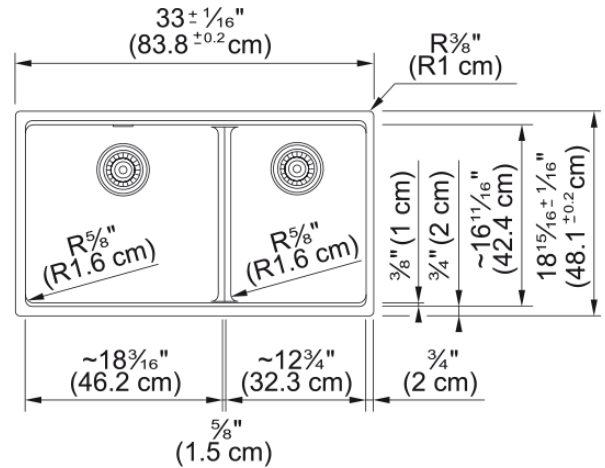

Maris Undermount Sink - MAG1601812LD-SHG | 125.0687.007

33.0-in. x 18.94-in. Undermount Fraganite Double Bowl Low-Divide Kitchen Sink in Stone Grey. Maris sinks are equipped with deep capacity bowls. The double bowl design allows you to multi-task with ease, while the low divide creates a larger single bowl perfect for cleaning oversized cookware and bakeware. With our easy-to-use integrated ledge system, you'll accomplish more with your sink while making the most of your surrounding counter space. The rear drain maximizes the usable surface of the bowl and creates extra cabinet space beneath the sink. Maris Fraganite sinks are scratch-resistant, fade-resistant, and impact resistant and will retain their new appearance for years.

Aspect

Sink type	Sink
Type of material	Fraganite
Number of bowls	2
Product color	Stone grey
Surface finish	None

Product Dimensions

Length (right to left)	32.992
Width (front to back)	18.937
Large bowl size: right to left	18.15
Large bowl size: front to back	16.614
Large bowl: depth	9.488
Small bowl size: right to left	12.756
Small bowl size: front to back	16.614
Small bowl: depth	9.488

Installation

Minimum cabinet size	36"
----------------------	-----

Product specifications

Installation type	Undermount
Drain hole	3 1/2"
Position of drainer	No drainer
Active Twist Compatibility	No
Installation device	U Clips
Installation device	Clamp Bag