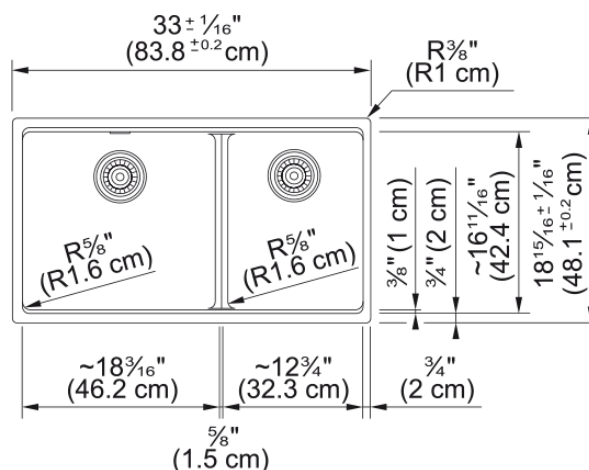

Maris Undermount Sink-MAG1601812LD-SLG | 125.0713.122

33.0-in. x 18.94-in. Undermount Fraganite Double Bowl Low-Divide Kitchen Sink in Slate Grey. Maris sinks are equipped with deep capacity bowls. The double bowl design allows you to multi-task with ease, while the low divide creates a larger single bowl perfect for cleaning oversized cookware and bakeware. With our easy-to-use integrated ledge system, you'll accomplish more with your sink while making the most of your surrounding counter space. The rear drain maximizes the usable surface of the bowl and creates extra cabinet space beneath the sink. Maris Fraganite sinks are scratch-resistant, fade-resistant, and impact resistant and will retain their new appearance for years.

Aspect

Sink type	Sink
Type of material	Fraganite
Number of bowls	2
Product color	Slate grey
Surface finish	None

Product Dimensions

Length (right to left)	32.992
Width (front to back)	18.937
Large bowl size: right to left	18.15
Large bowl size: front to back	16.614
Large bowl: depth	9.488
Small bowl size: right to left	12.756
Small bowl size: front to back	16.614
Small bowl: depth	9.488

Installation

Minimum cabinet size	36"
----------------------	-----

Product specifications

Installation type	Undermount
Drain hole	3 1/2"
Position of drainer	No drainer
Active Twist Compatibility	No
Installation device	U Clips
Installation device	Clamp Bag