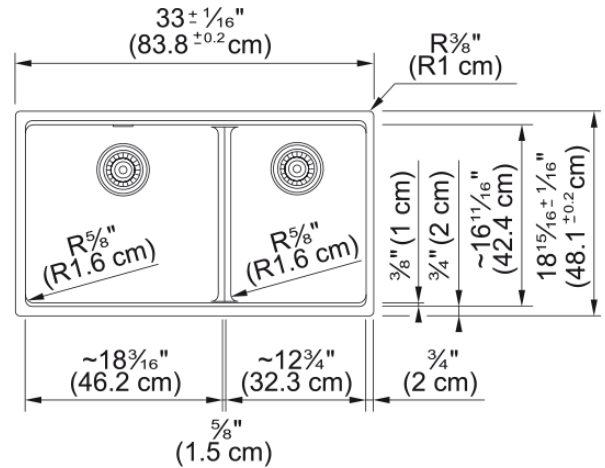

Maris Workcenter MAG1601812LD-CHA-WKC | 125.0721.527

33.0-in. x 18.94- in. Undermount Fraganite Double Bowl Low-Divide Workcenter Kitchen Sink in Champagne. Hardworking and well equipped, the Maris Fraganite workcenter sink has everything you need to create a multi-functional workspace in your kitchen. Optimize every inch of your sink with accessories to wash food, chop, prep, clean up, dry dishes, and more. The double bowl design allows you to multi-task with ease, while the low divide creates a larger single bowl perfect for cleaning oversized cookware and bakeware. Made from Fraganite, a tough material highly resistant to burns, dents, chips, and stains, this workcenter sink is a perfect choice for busy family homes. ACCESSORIES INCLUDED: Bottom Grids, Cutting Board, Colander and Strainer Baskets

Aspect

Sink type	Sink
Type of material	Fraganite
Number of bowls	2
Product color	Champagne
Surface finish	None

Product Dimensions

Length (right to left)	32.992
Width (front to back)	18.937
Large bowl size: right to left	18.15
Large bowl size: front to back	16.614
Large bowl: depth	9.488
Small bowl size: right to left	12.756
Small bowl size: front to back	16.614
Small bowl: depth	9.488

Installation

Minimum cabinet size	36"
----------------------	-----

Product specifications

Installation type	Undermount
Drain hole	3 1/2"
Position of drainer	No drainer
Active Twist Compatibility	No
Installation device	U Clips
Installation device	Clamp Bag