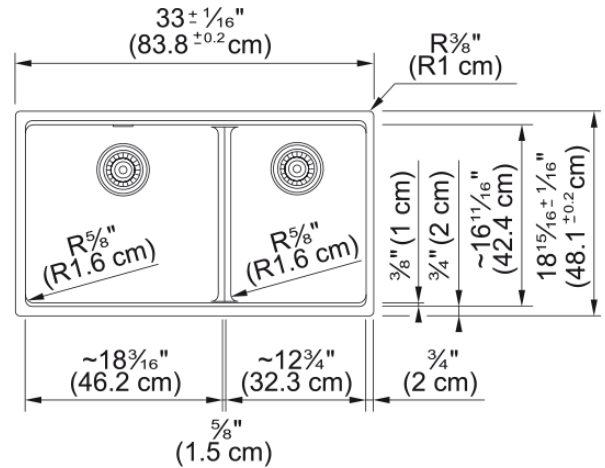

Maris Workcenter MAG1601812LD-MOC-WKC | 125.0721.529

33.0-in. x 18.94- in. Undermount Fraganite Double Bowl Low-Divide Workcenter Kitchen Sink in Mocha. Hardworking and well equipped, the Maris Fraganite workcenter sink has everything you need to create a multi-functional workspace in your kitchen. Optimize every inch of your sink with accessories to wash food, chop, prep, clean up, dry dishes, and more. The double bowl design allows you to multi-task with ease, while the low divide creates a larger single bowl perfect for cleaning oversized cookware and bakeware. Made from Fraganite, a tough material highly resistant to burns, dents, chips, and stains, this workcenter sink is a perfect choice for busy family homes. ACCESSORIES INCLUDED: Bottom Grids, Cutting Board, Colander and Strainer Baskets

Aspect

Sink type	Sink
Type of material	Fragranite
Number of bowls	2
Product color	Mocha
Surface finish	None

Product Dimensions

Length (right to left)	32.992
Width (front to back)	18.937
Large bowl size: right to left	18.15
Large bowl size: front to back	16.614
Large bowl: depth	9.488
Small bowl size: right to left	12.756
Small bowl size: front to back	16.614
Small bowl: depth	9.488

Installation

Minimum cabinet size	36"
----------------------	-----

Product specifications

Installation type	Undermount
Drain hole	3 1/2"
Position of drainer	No drainer
Installation device	U Clips
Installation device	Clamp Bag