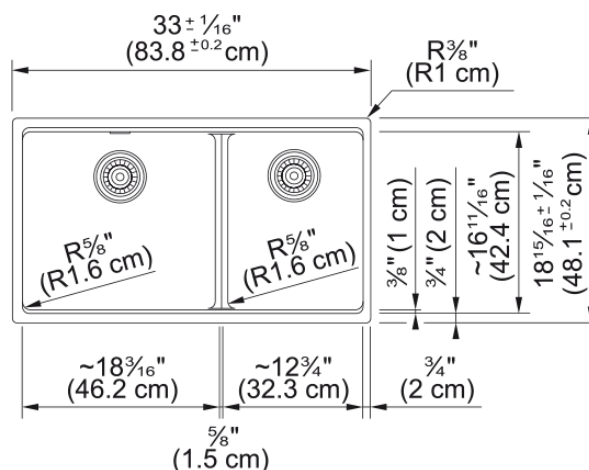

Maris Workcenter MAG1601812LD-PWT-WKC | 125.0721.562

33.0-in. x 18.94- in. Undermount Fraganite Double Bowl Low-Divide Workcenter Kitchen Sink in Polar White. Hardworking and well equipped, the Maris Fraganite workcenter sink has everything you need to create a multi-functional workspace in your kitchen. Optimize every inch of your sink with accessories to wash food, chop, prep, clean up, dry dishes, and more. The double bowl design allows you to multi-task with ease, while the low divide creates a larger single bowl perfect for cleaning oversized cookware and bakeware. Made from Fraganite, a tough material highly resistant to burns, dents, chips, and stains, this workcenter sink is a perfect choice for busy family homes. ACCESSORIES INCLUDED: Bottom Grids, Cutting Board, Colander and Strainer Baskets

Aspect

Sink type	Sink
Type of material	Fraganite
Number of bowls	2
Product color	Polar white
Surface finish	None

Product Dimensions

Length (right to left)	32.992
Width (front to back)	18.937
Large bowl size: right to left	18.15
Large bowl size: front to back	16.614
Large bowl: depth	9.488
Small bowl size: right to left	12.756
Small bowl size: front to back	16.614
Small bowl: depth	9.488

Installation

Minimum cabinet size	36"
----------------------	-----

Product specifications

Installation type	Undermount
Drain hole	3 1/2"
Position of drainer	No drainer
Active Twist Compatibility	No
Installation device	U Clips
Installation device	Clamp Bag